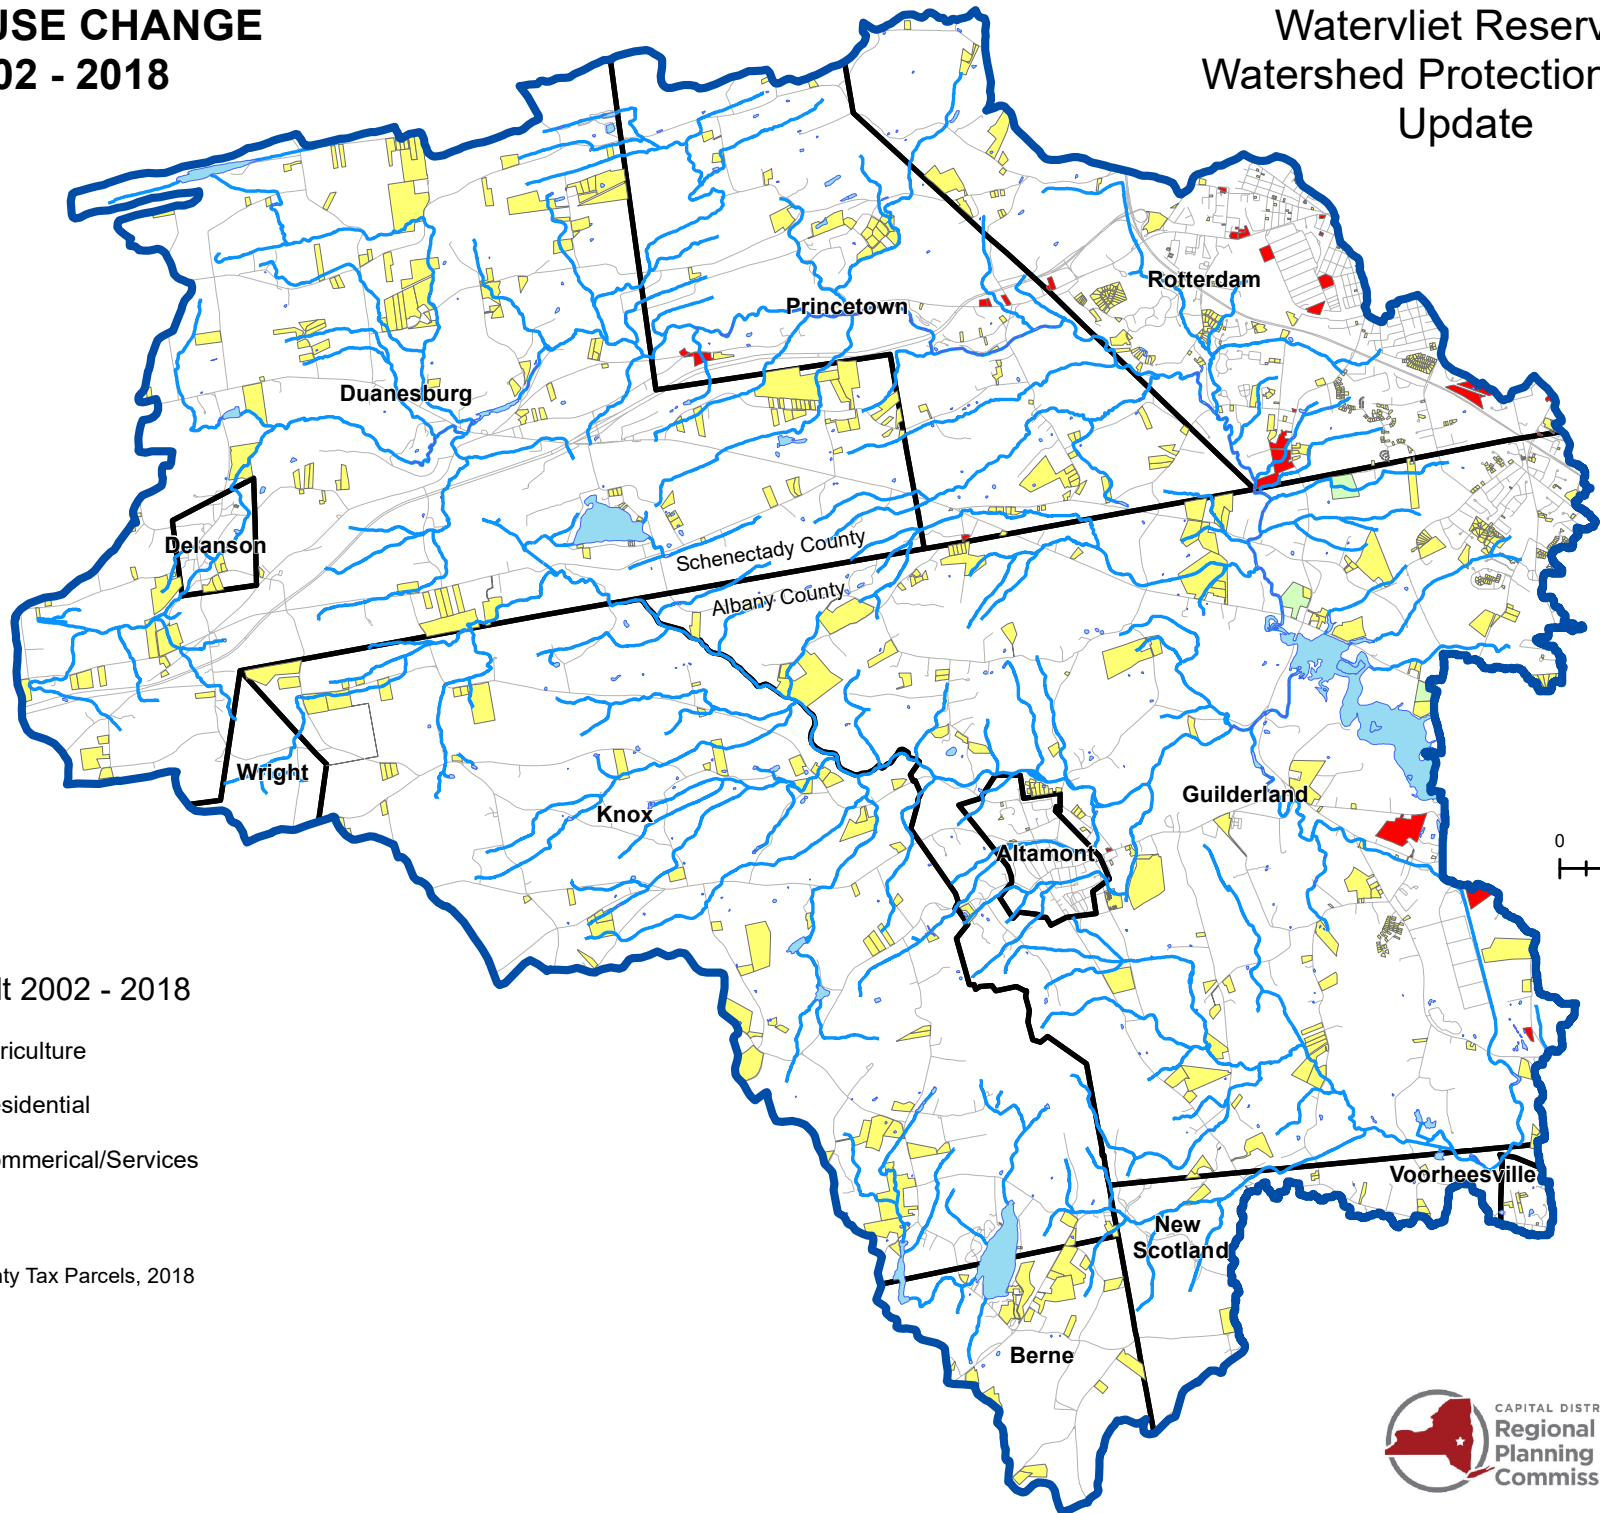

LAND USE CHANGE 2002 - 2018

Watervliet Reservoir Watershed Protection Study Update

Year Built 2002 - 2018

-  Agriculture
-  Residential
-  Commercial/Services

Source: County Tax Parcels, 2018