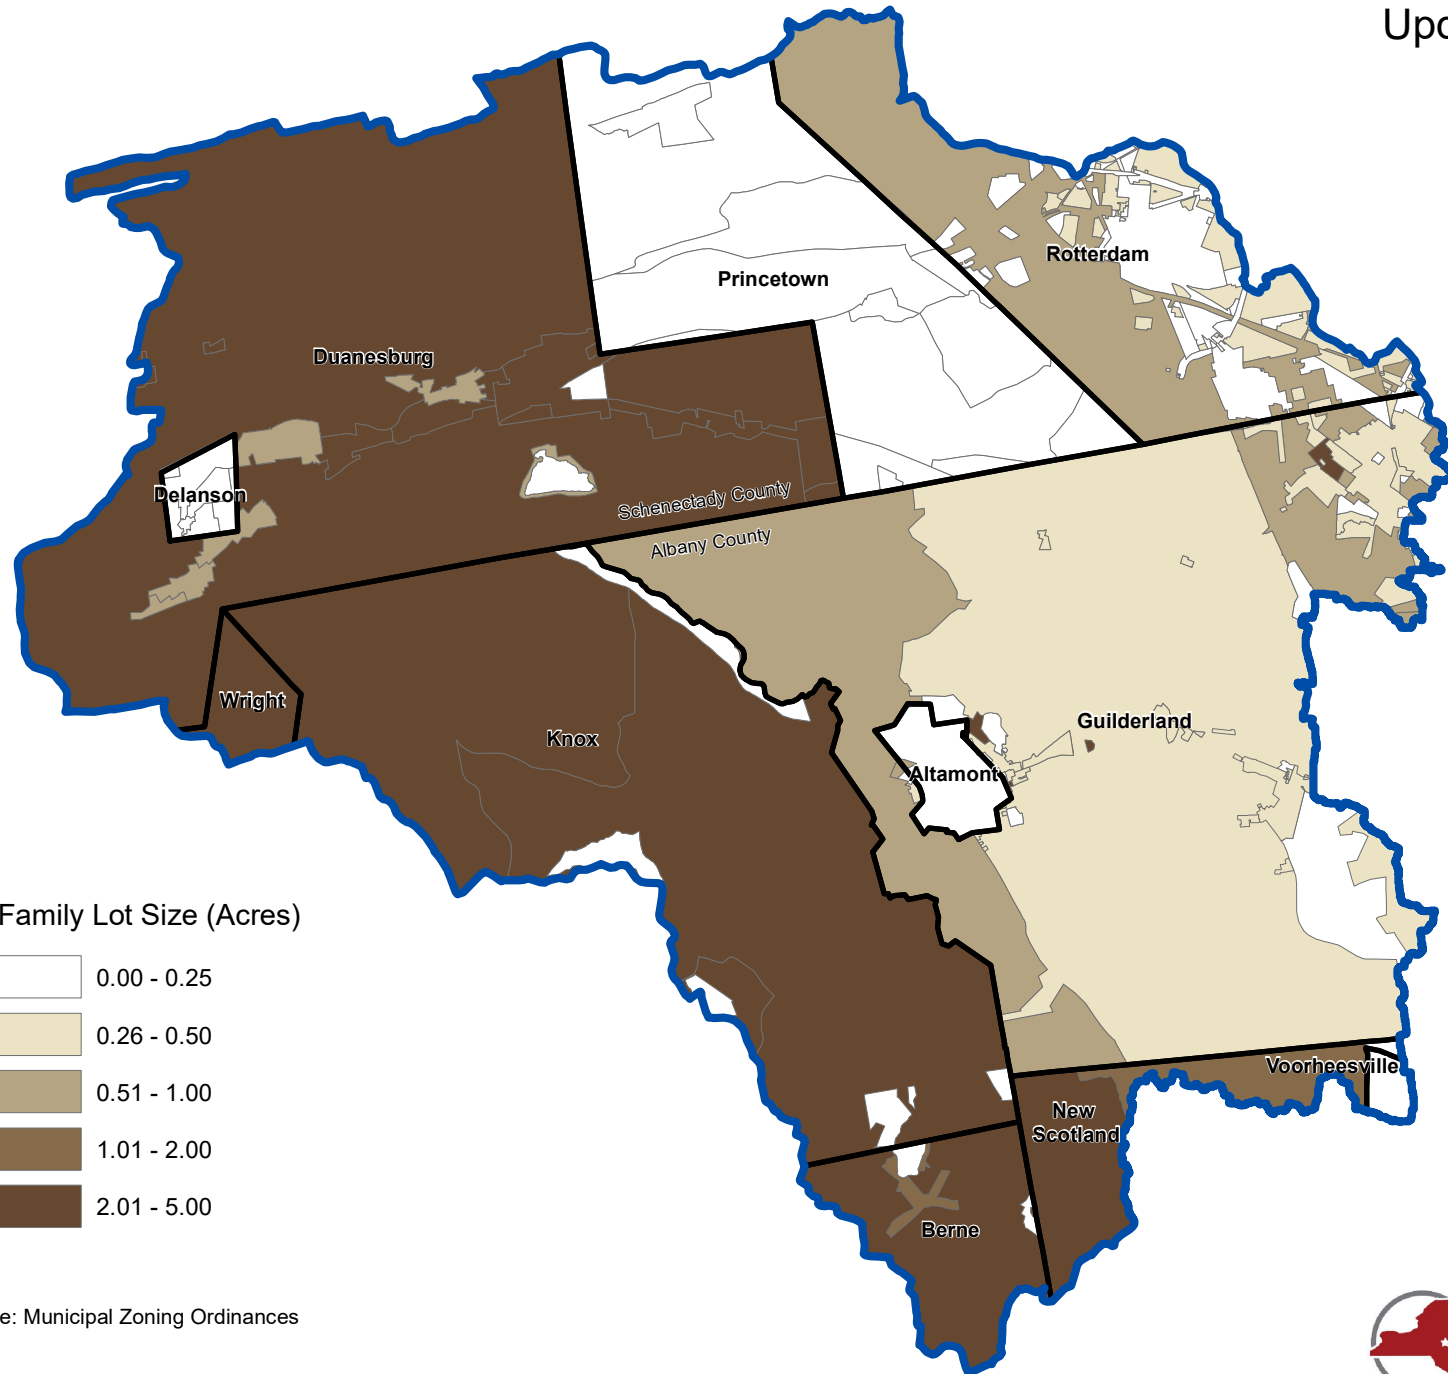

# Residential Development Potential

## Watervliet Reservoir Watershed Protection Study Update

Data Source: Municipal Zoning Ordinances