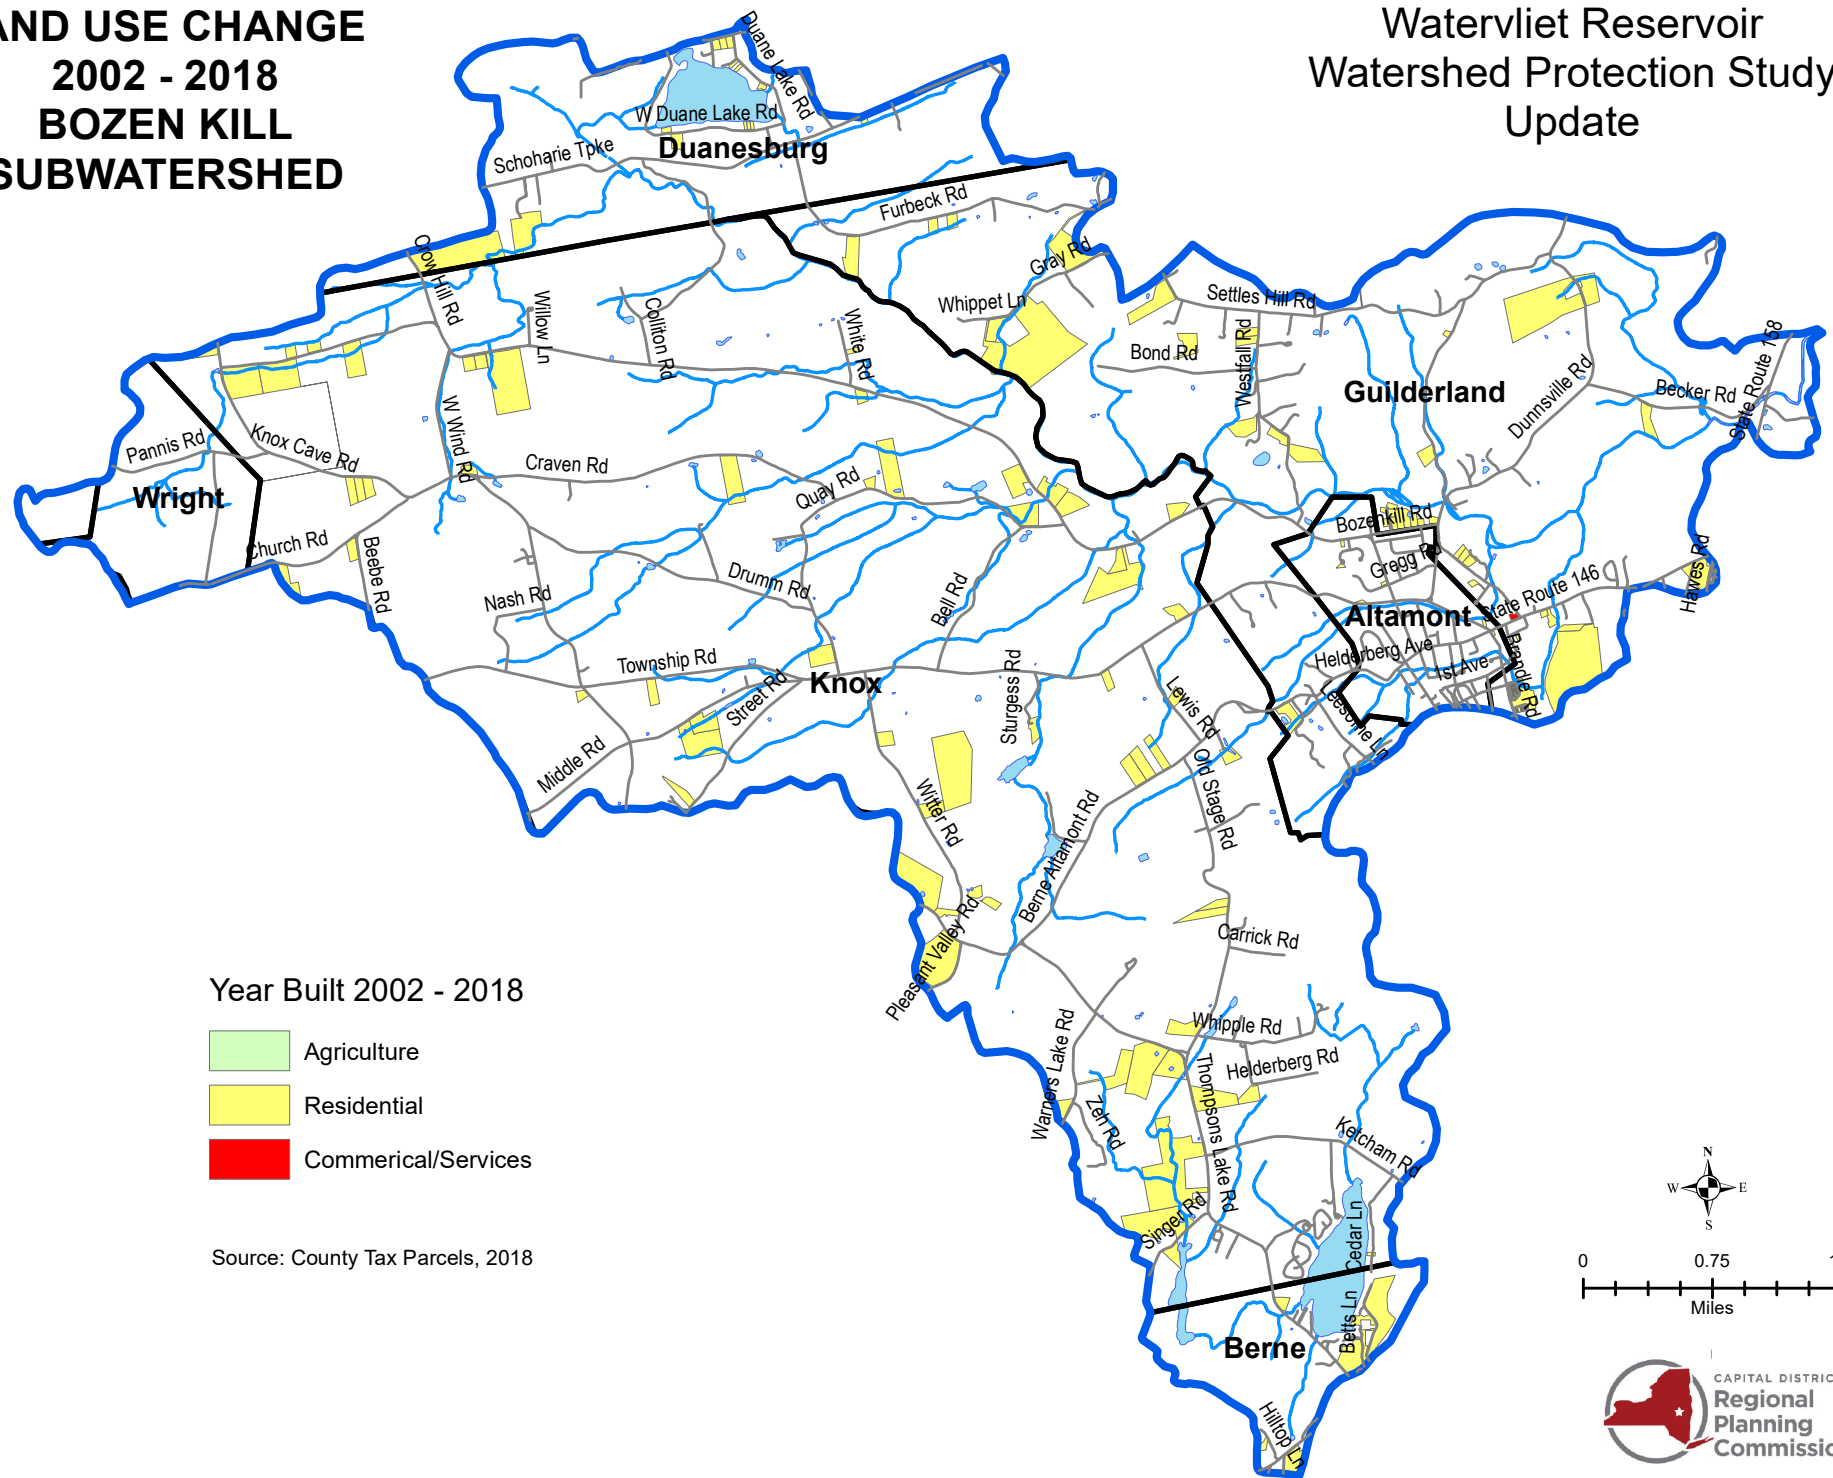

**LAND USE CHANGE  
2002 - 2018  
BOZEN KILL  
SUBWATERSHED**

Watervliet Reservoir  
Watershed Protection Study  
Update

Year Built 2002 - 2018

- Agriculture
- Residential
- Commerical/Services

Source: County Tax Parcels, 2018