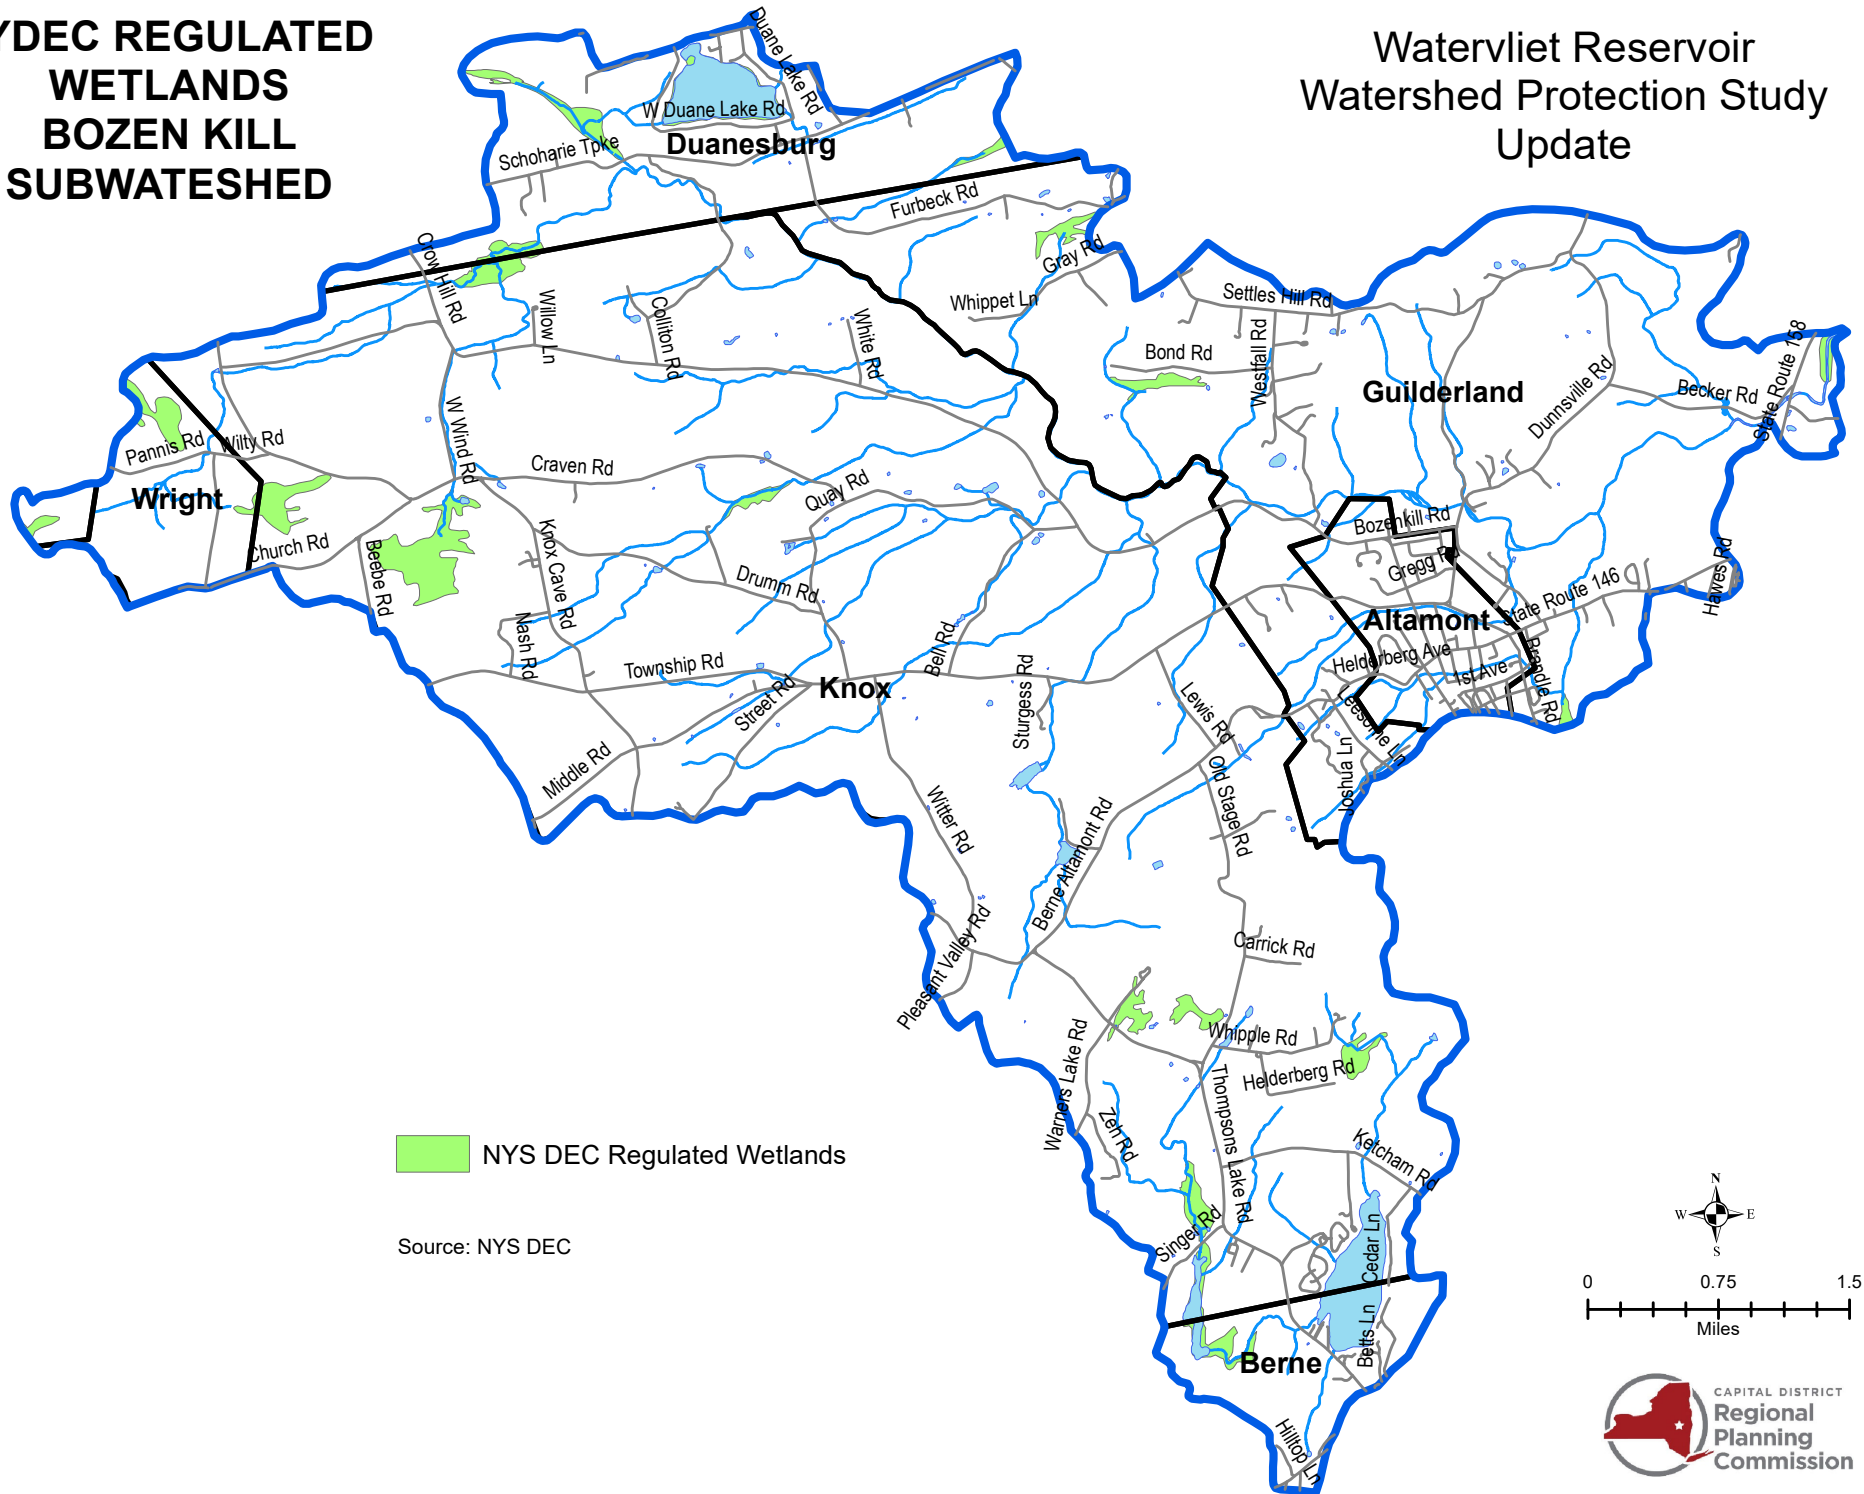

# NYDEC REGULATED WETLANDS BOZEN KILL SUBWATSHED

# Watervliet Reservoir Watershed Protection Study Update

 NYS DEC Regulated Wetlands

Source: NYS DEC