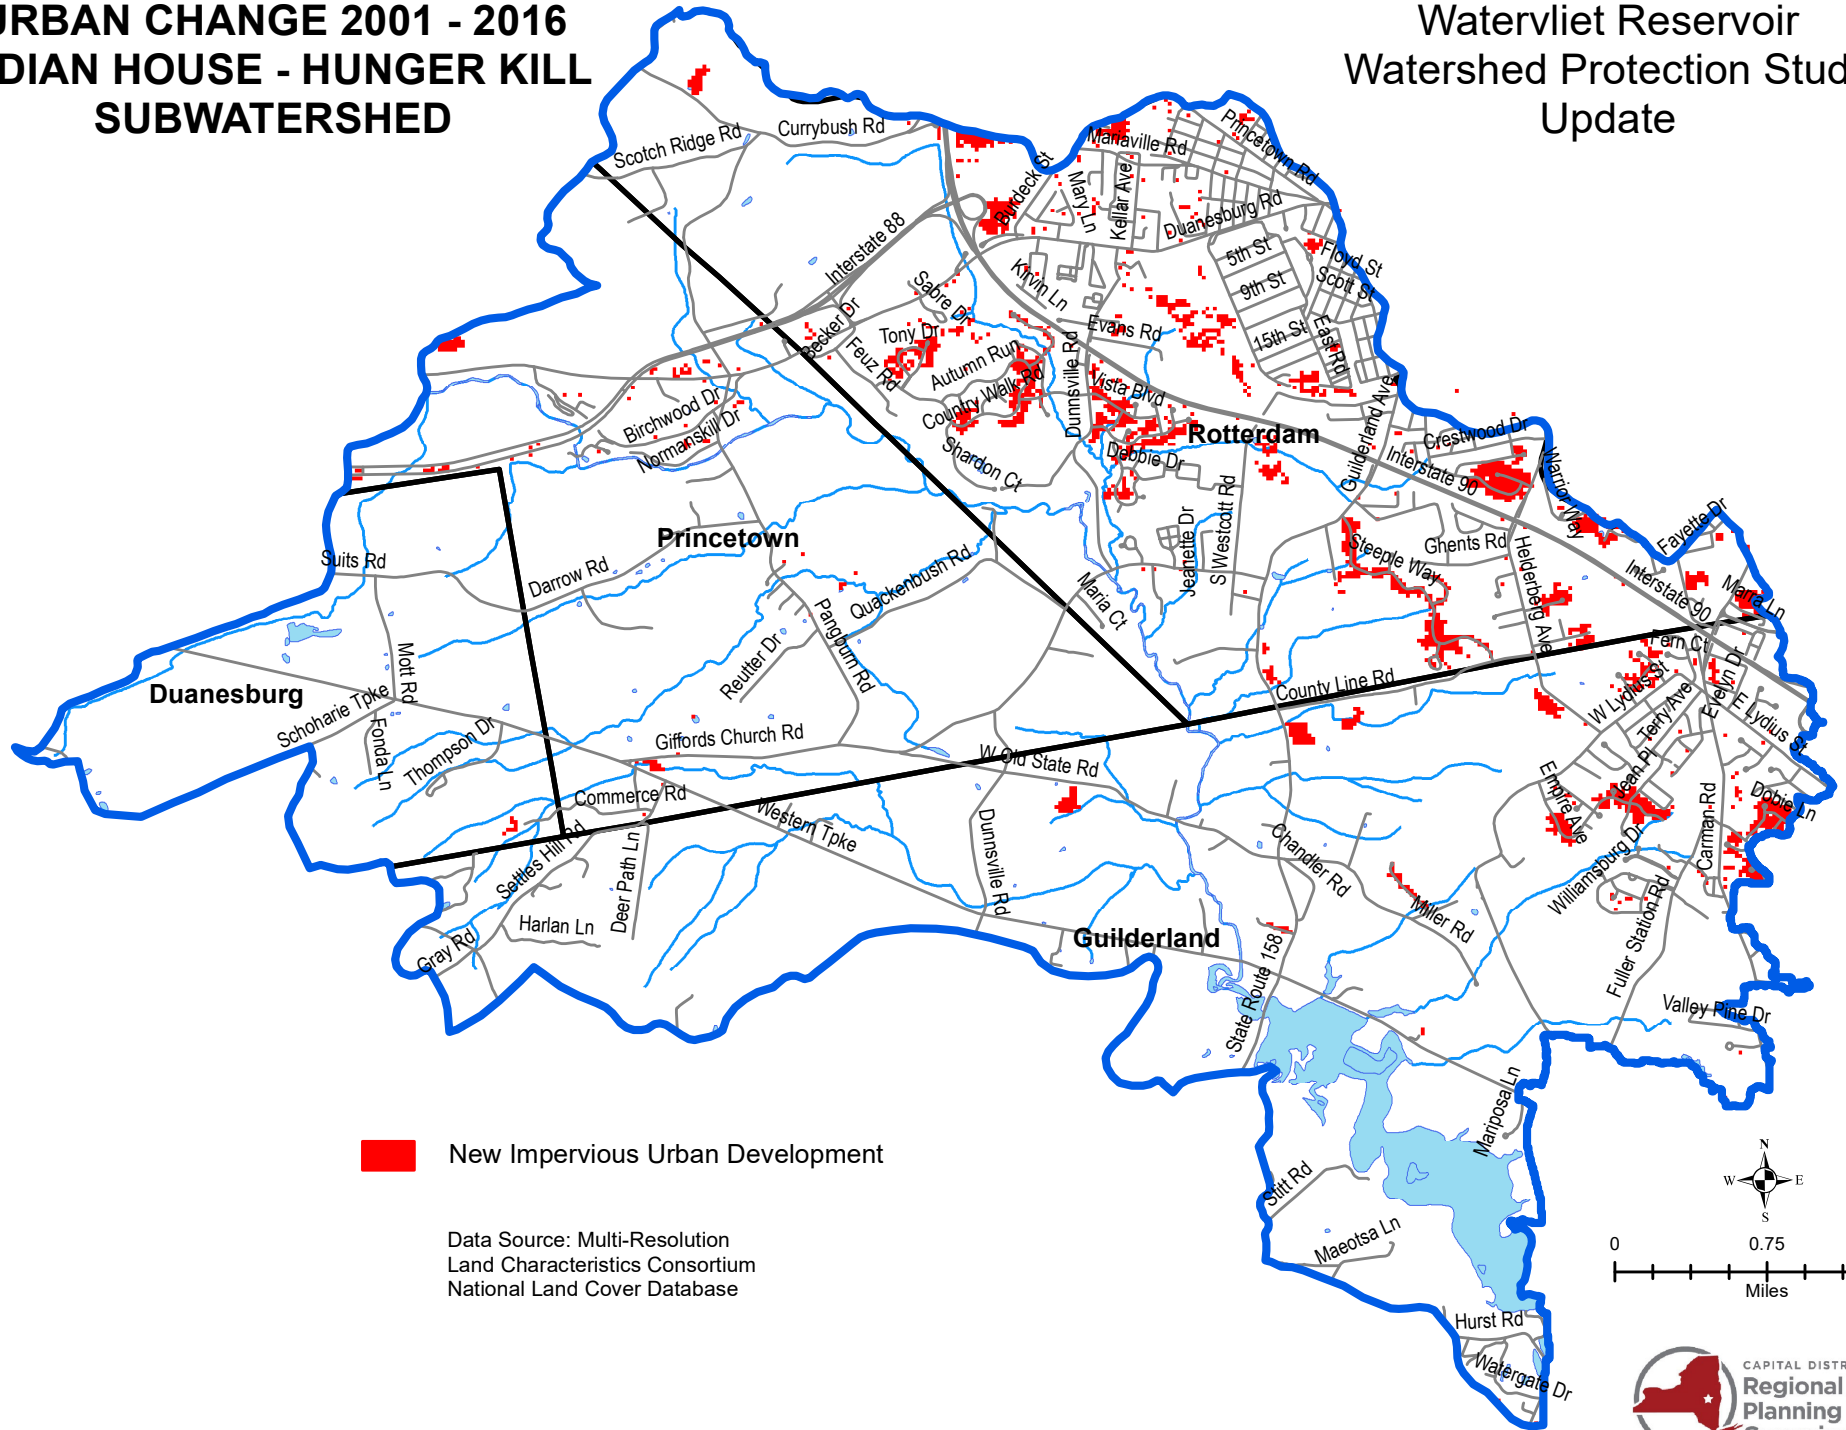

URBAN CHANGE 2001 - 2016 INDIAN HOUSE - HUNGER KILL SUBWATERSHED

Watervliet Reservoir Watershed Protection Study Update

 New Impervious Urban Development

Data Source: Multi-Resolution
Land Characteristics Consortium
National Land Cover Database