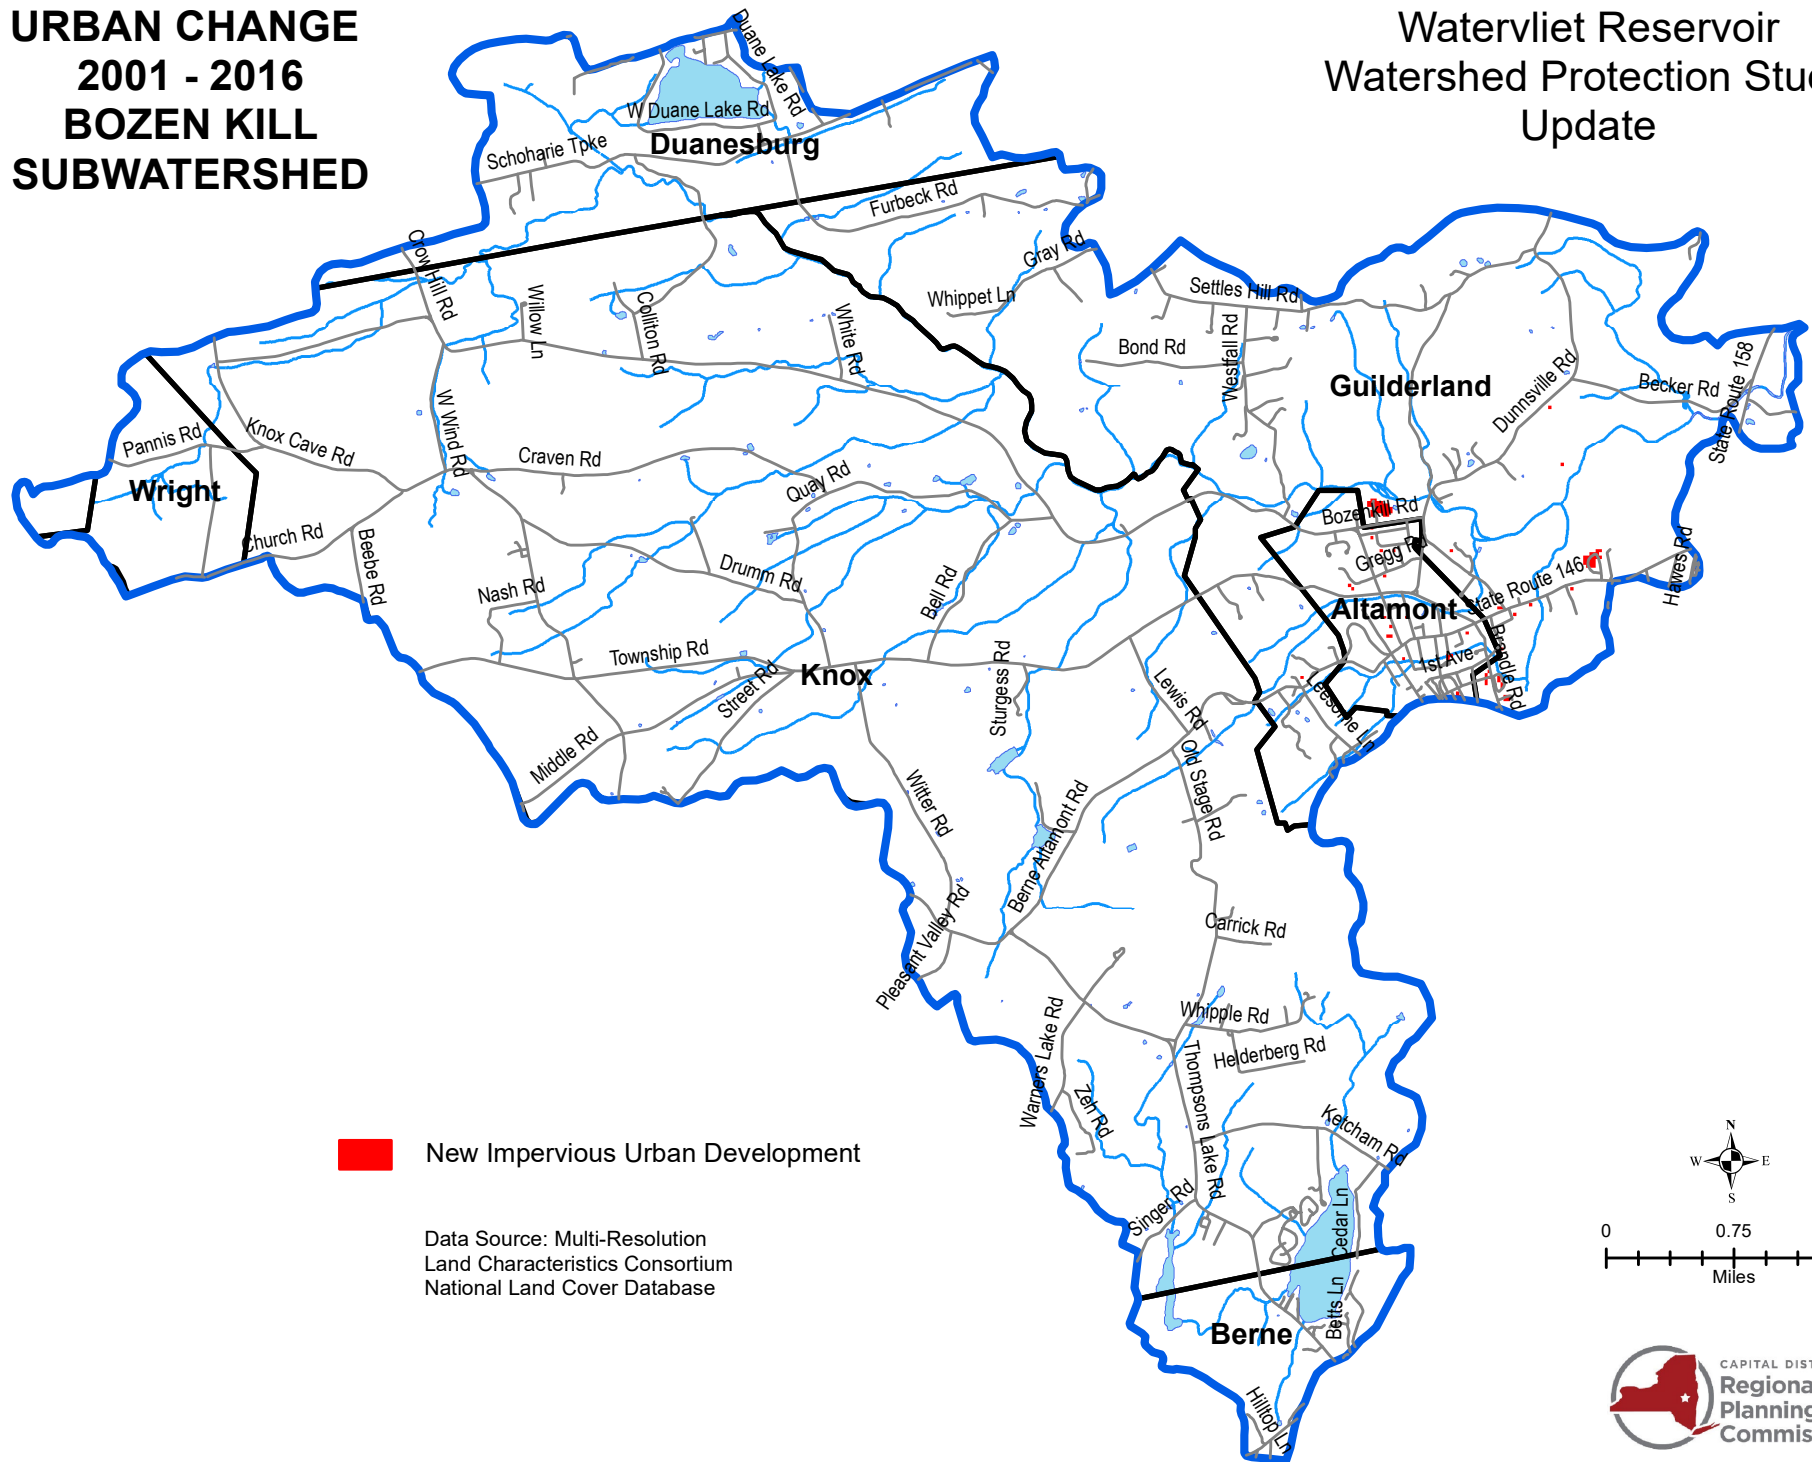

# URBAN CHANGE 2001 - 2016 BOZEN KILL SUBWATERSHED

# Watervliet Reservoir Watershed Protection Study Update

 New Impervious Urban Development

Data Source: Multi-Resolution  
Land Characteristics Consortium  
National Land Cover Database