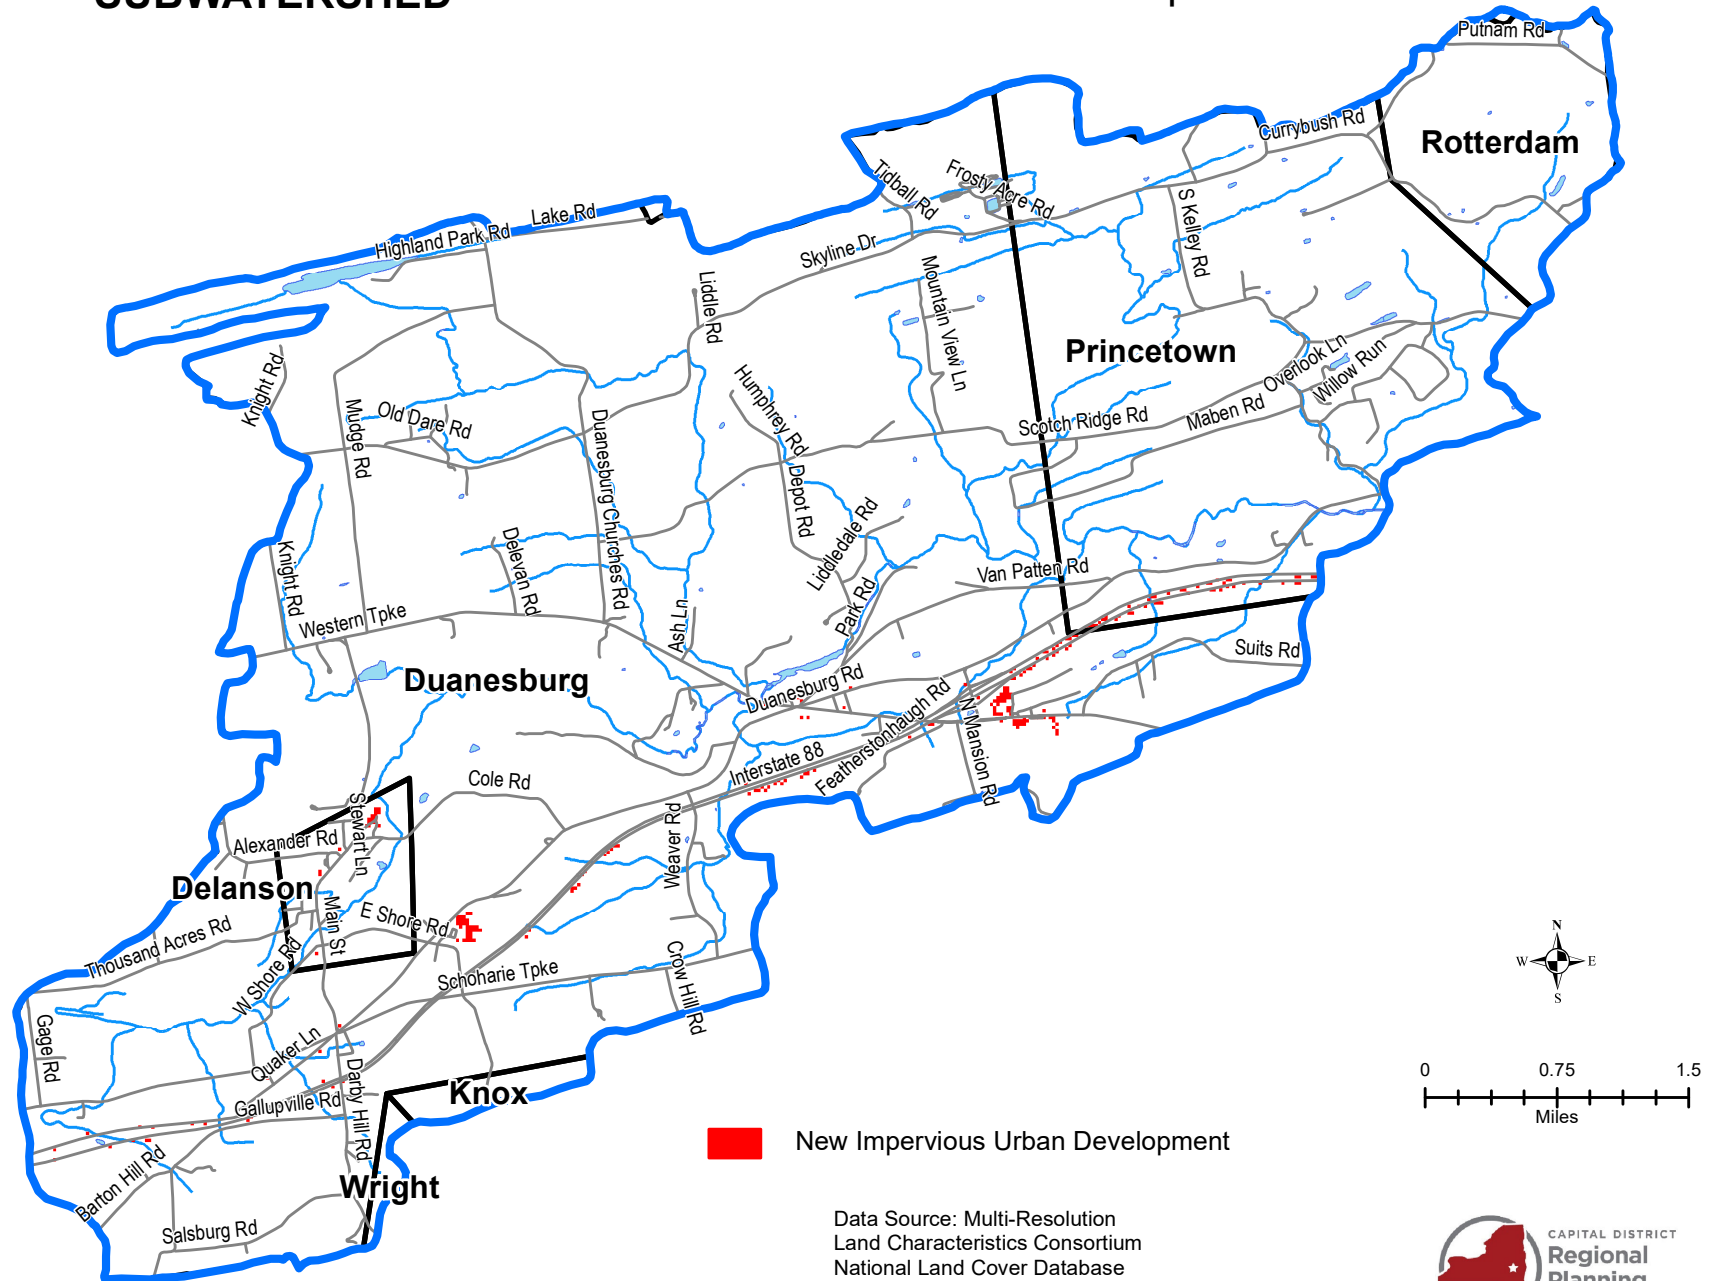

# URBAN CHANGE 2001 - 2016 BONNY BROOK - NORMANS KILL SUBWATERSHED

## Watervliet Reservoir Watershed Protection Study Update

Data Source: Multi-Resolution  
Land Characteristics Consortium  
National Land Cover Database