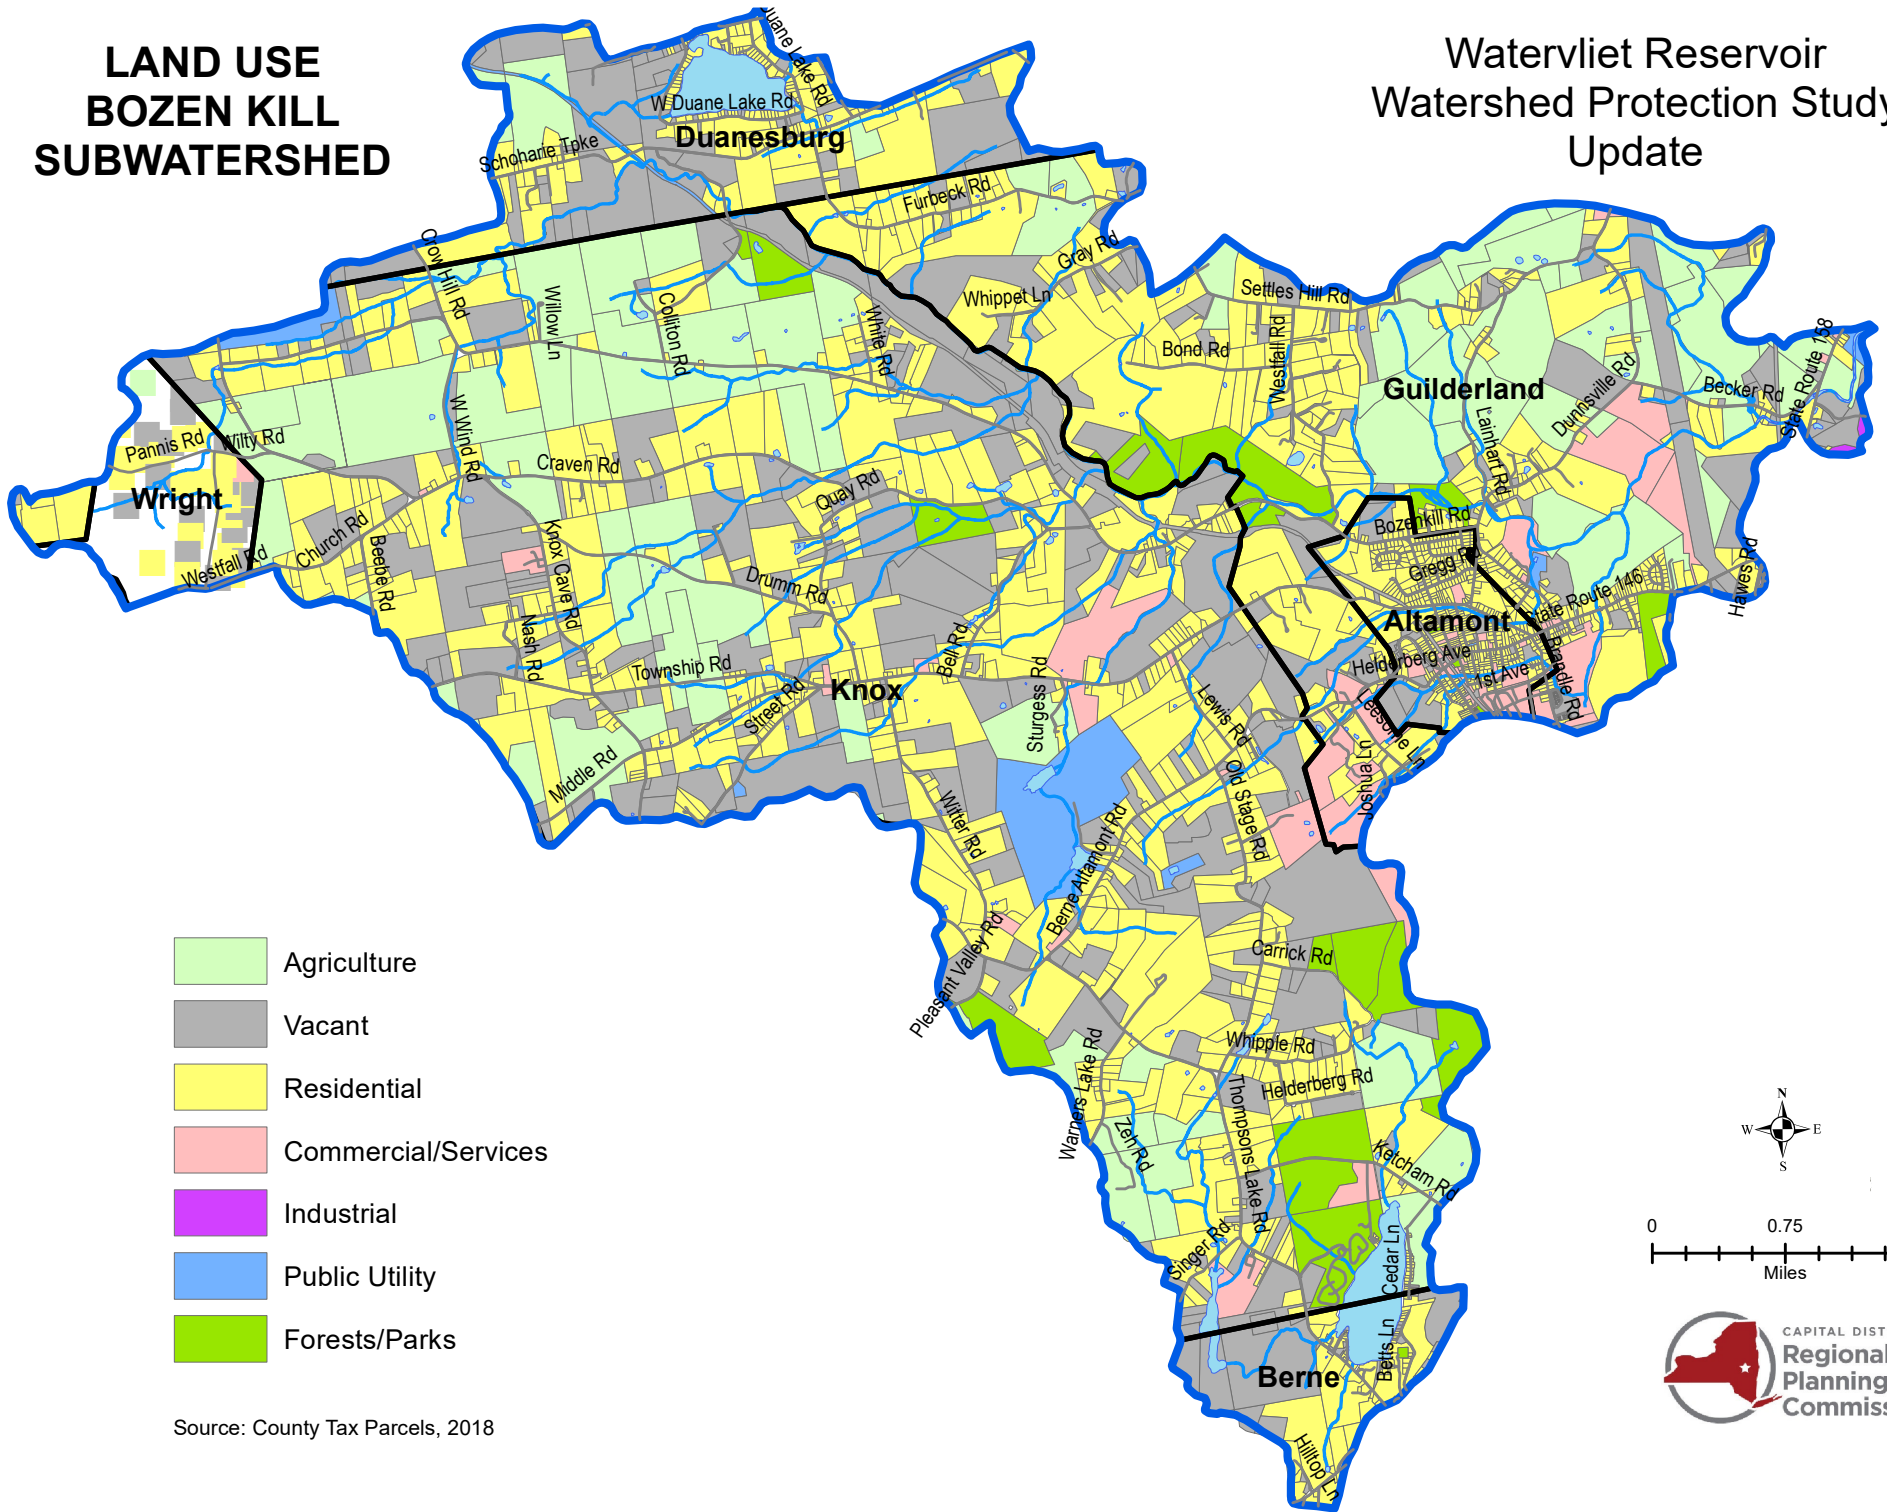

LAND USE BOZEN KILL SUBWATERSHED

Watervliet Reservoir Watershed Protection Study Update

- Agriculture
- Vacant
- Residential
- Commercial/Services
- Industrial
- Public Utility
- Forests/Parks

Source: County Tax Parcels, 2018