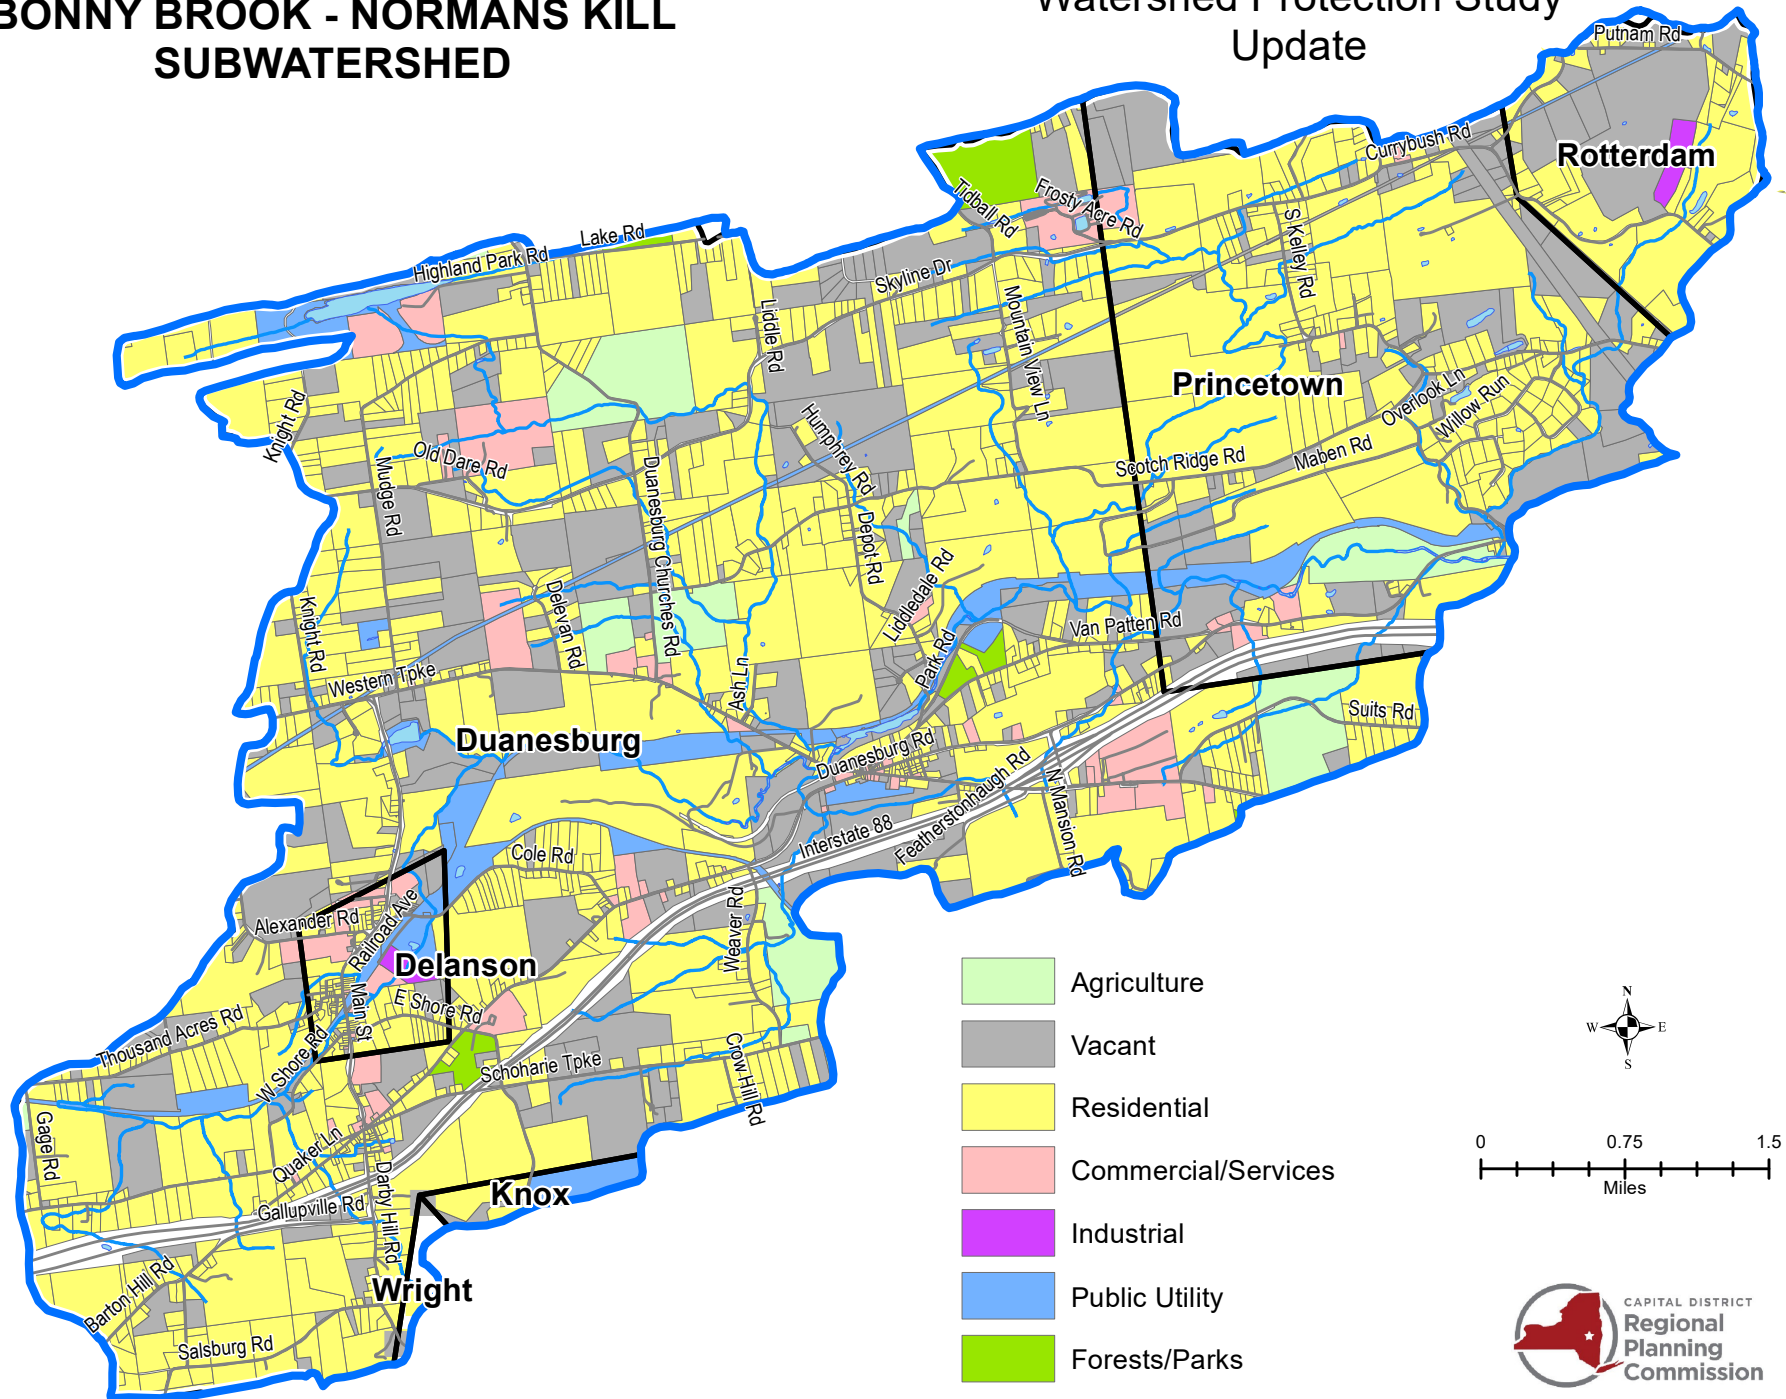

LAND USE BONNY BROOK - NORMANS KILL SUBWATERSHED

Watervliet Reservoir Watershed Protection Study Update

- Agriculture
- Vacant
- Residential
- Commercial/Services
- Industrial
- Public Utility
- Forests/Parks

Source: County Tax Parcels, 2018