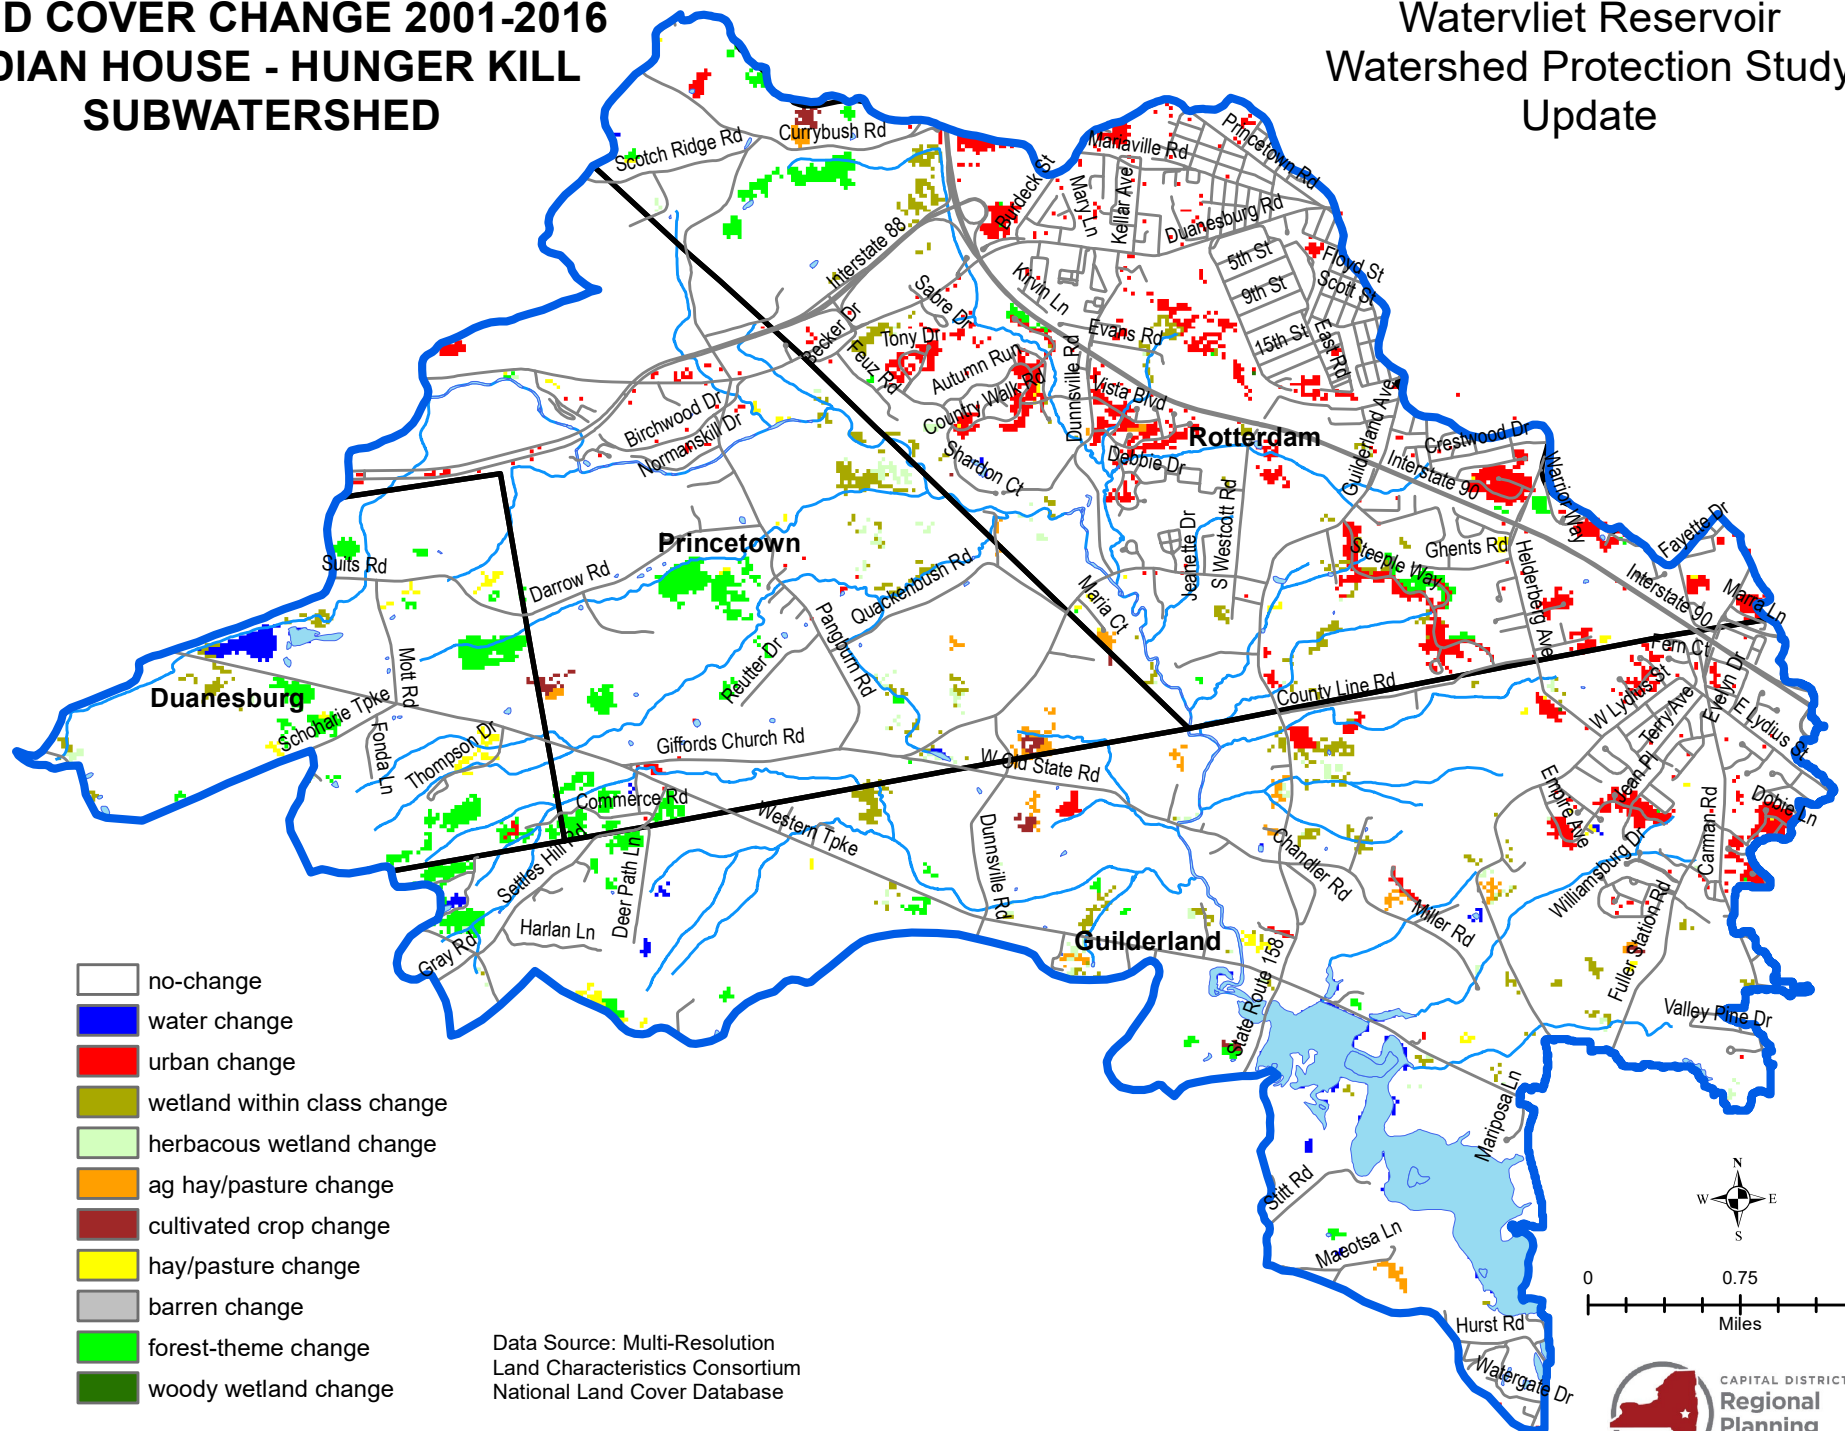

LAND COVER CHANGE 2001-2016 INDIAN HOUSE - HUNGER KILL SUBWATERSHED

Watervliet Reservoir Watershed Protection Study Update

Data Source: Multi-Resolution
Land Characteristics Consortium
National Land Cover Database