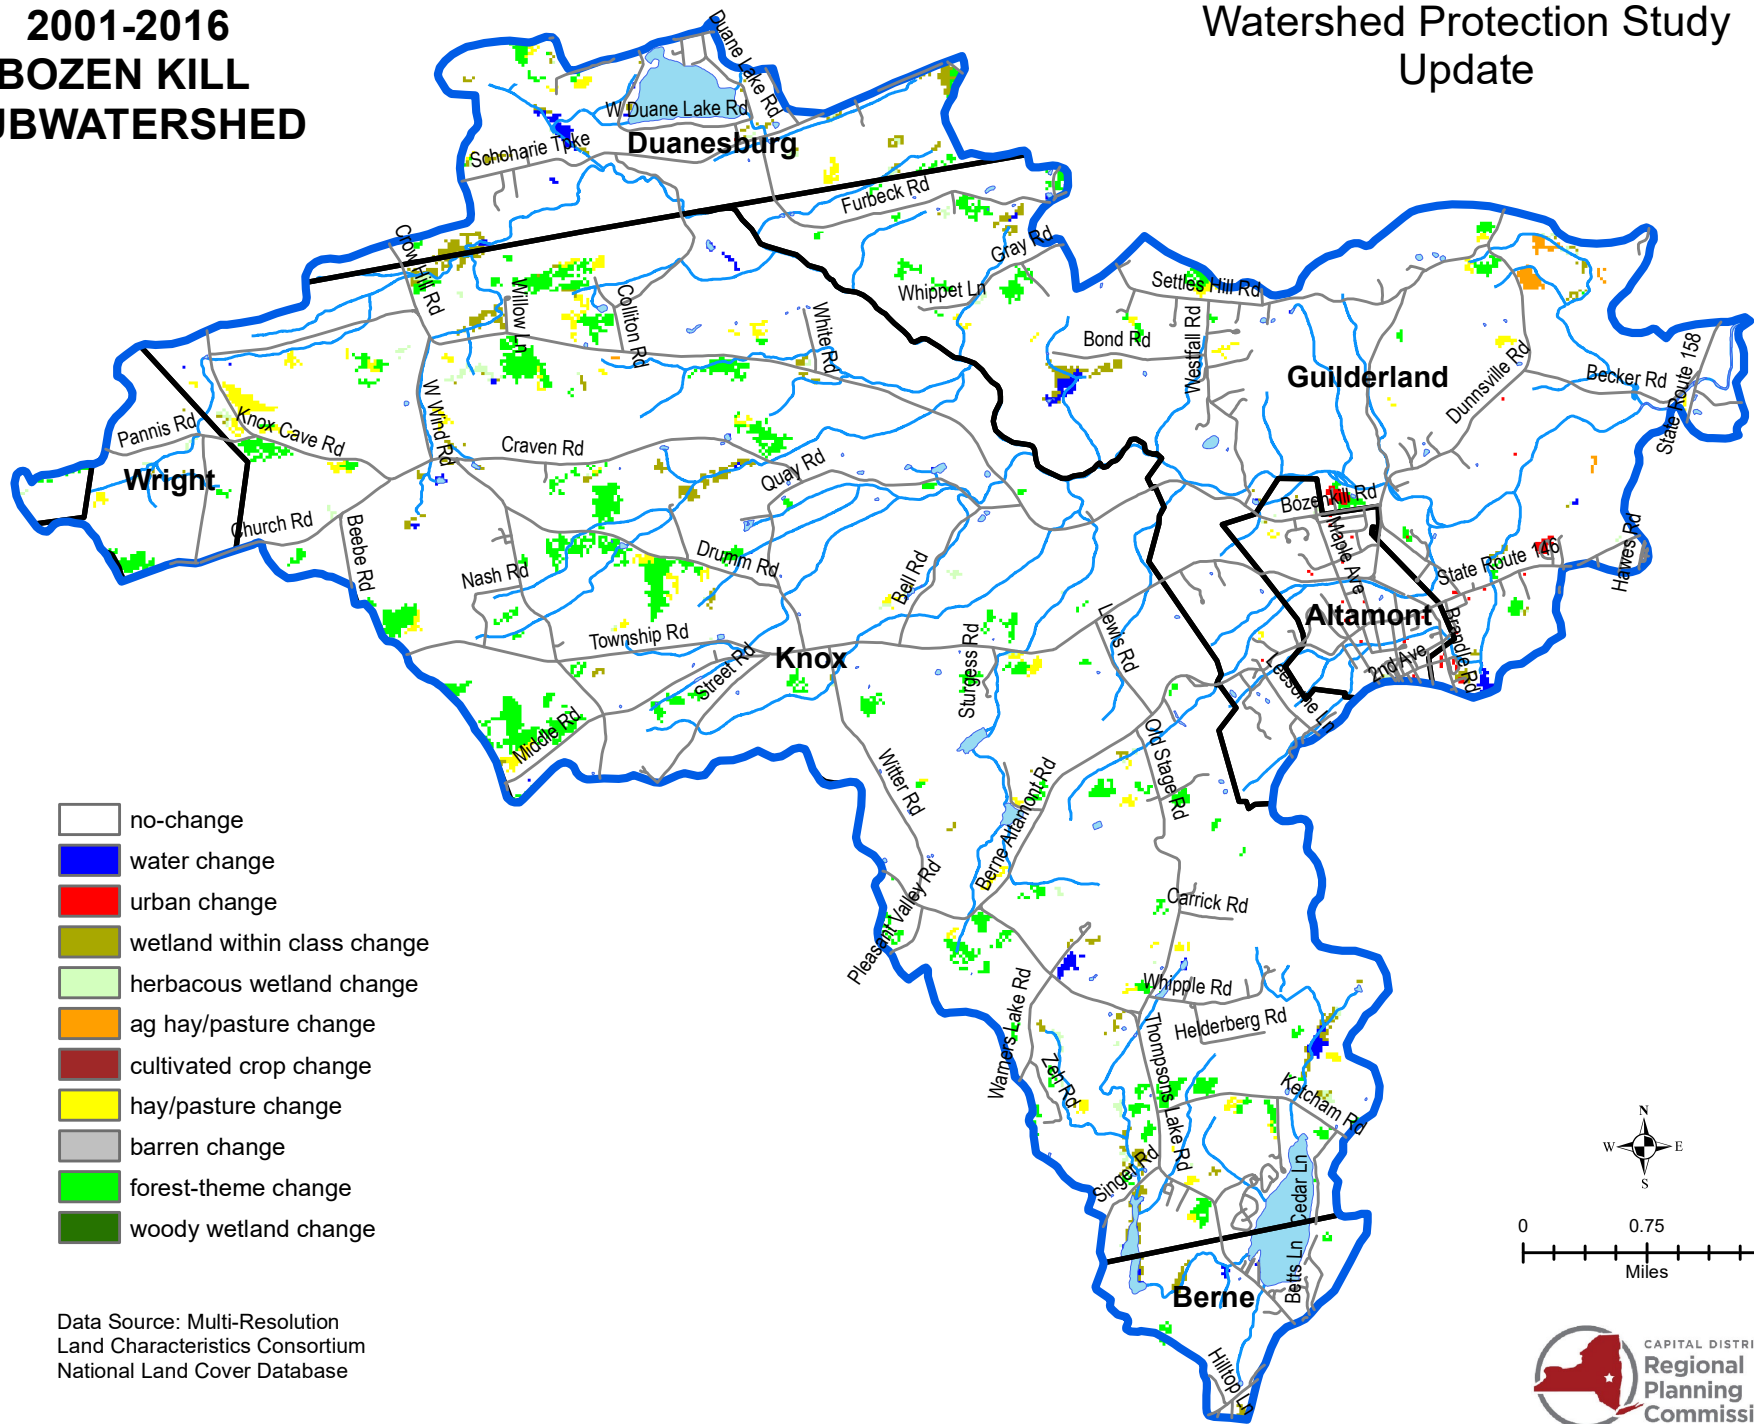

# LAND COVER CHANGE 2001-2016 BOZEN KILL SUBWATERSHED

## Watervliet Reservoir Watershed Protection Study Update

- no-change
- water change
- urban change
- wetland within class change
- herbaceous wetland change
- ag hay/pasture change
- cultivated crop change
- hay/pasture change
- barren change
- forest-theme change
- woody wetland change

Data Source: Multi-Resolution  
Land Characteristics Consortium  
National Land Cover Database