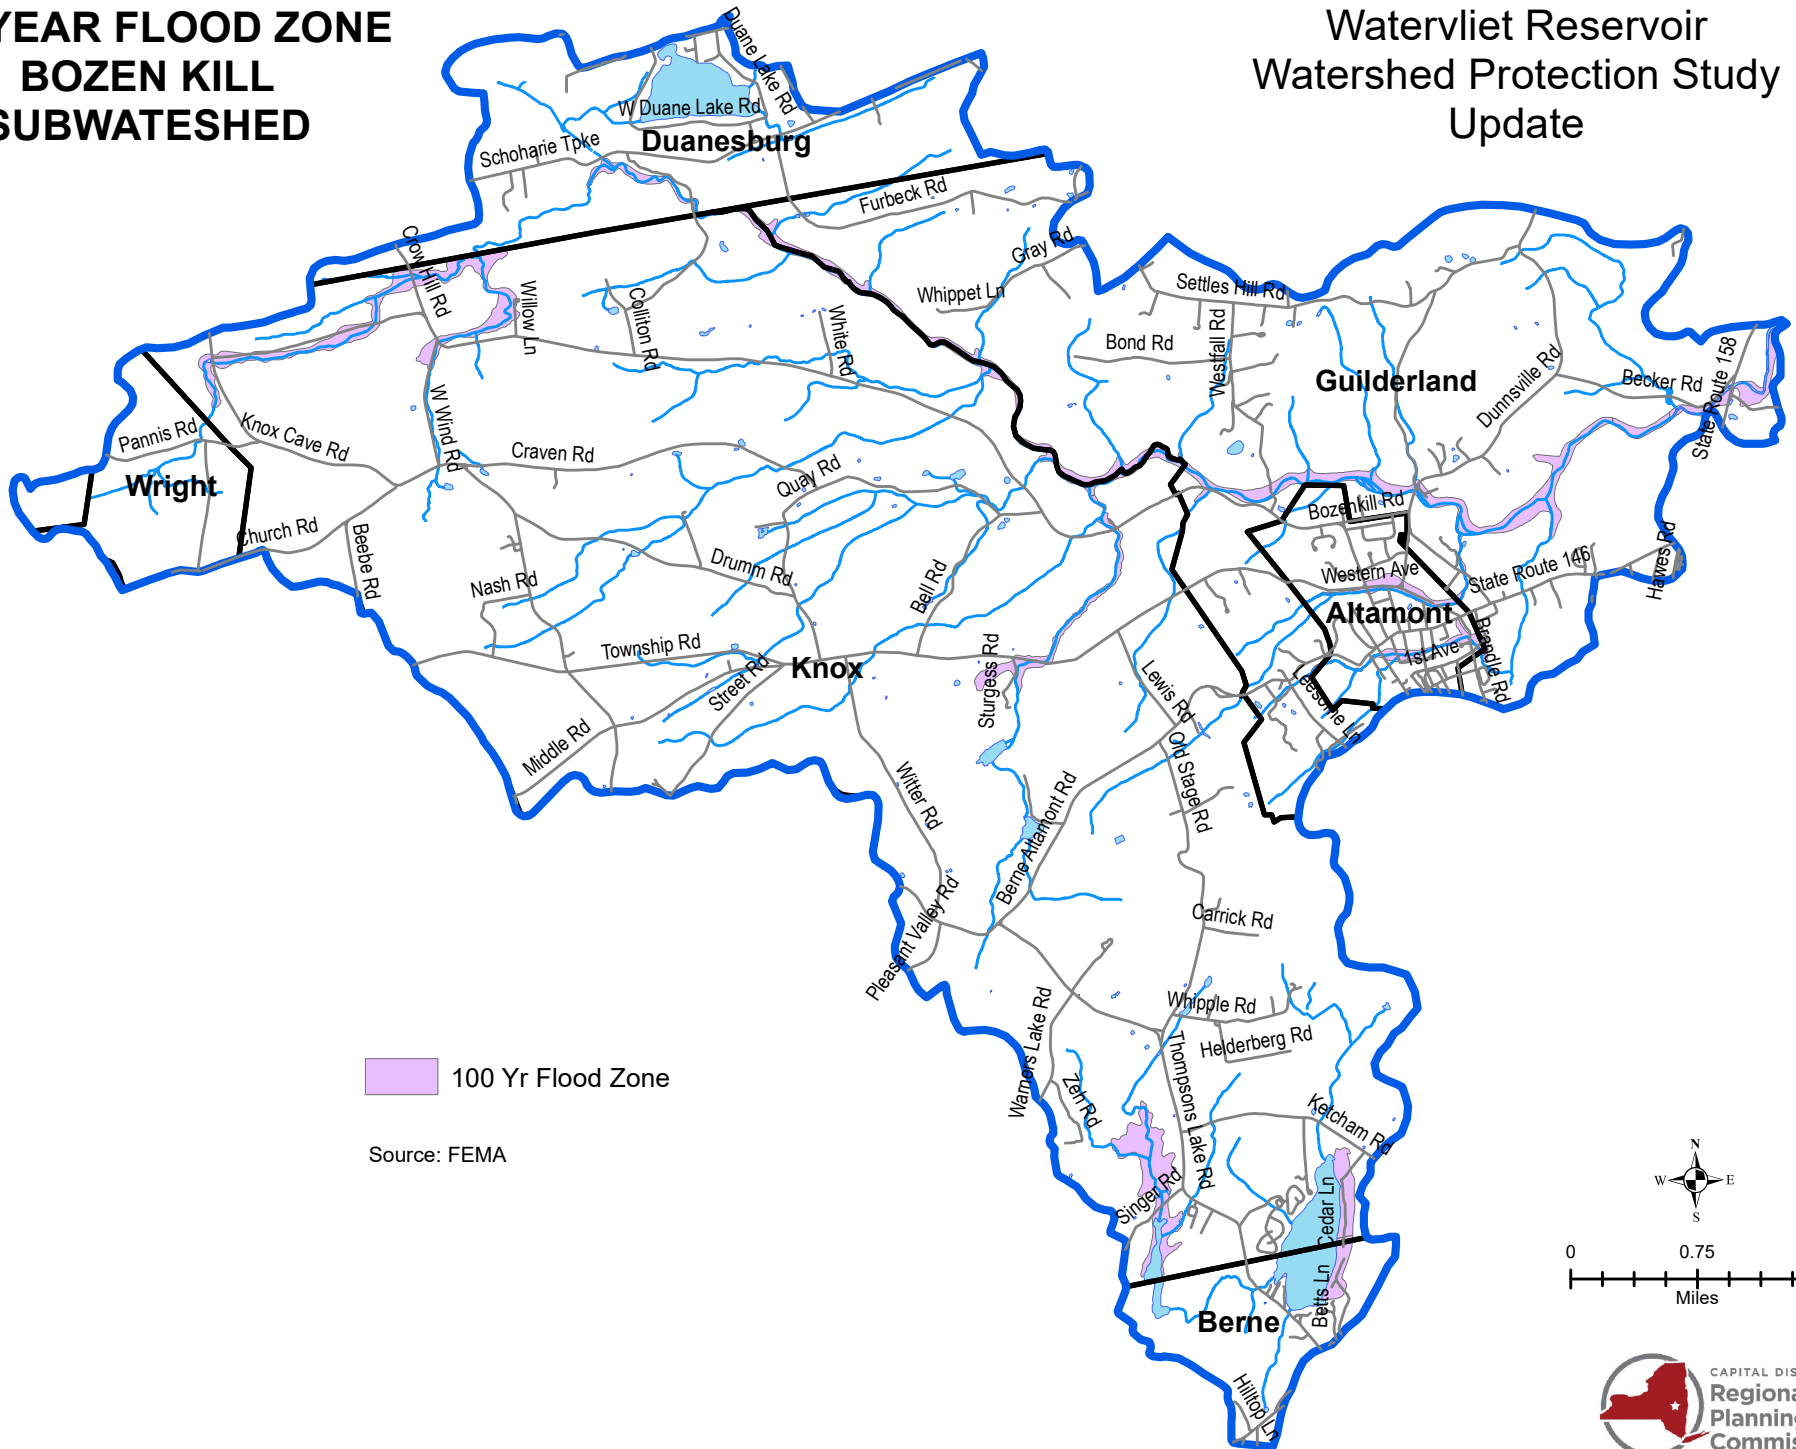

100 YEAR FLOOD ZONE BOZEN KILL SUBWATSHED

Watervliet Reservoir Watershed Protection Study Update

100 Yr Flood Zone
Source: FEMA