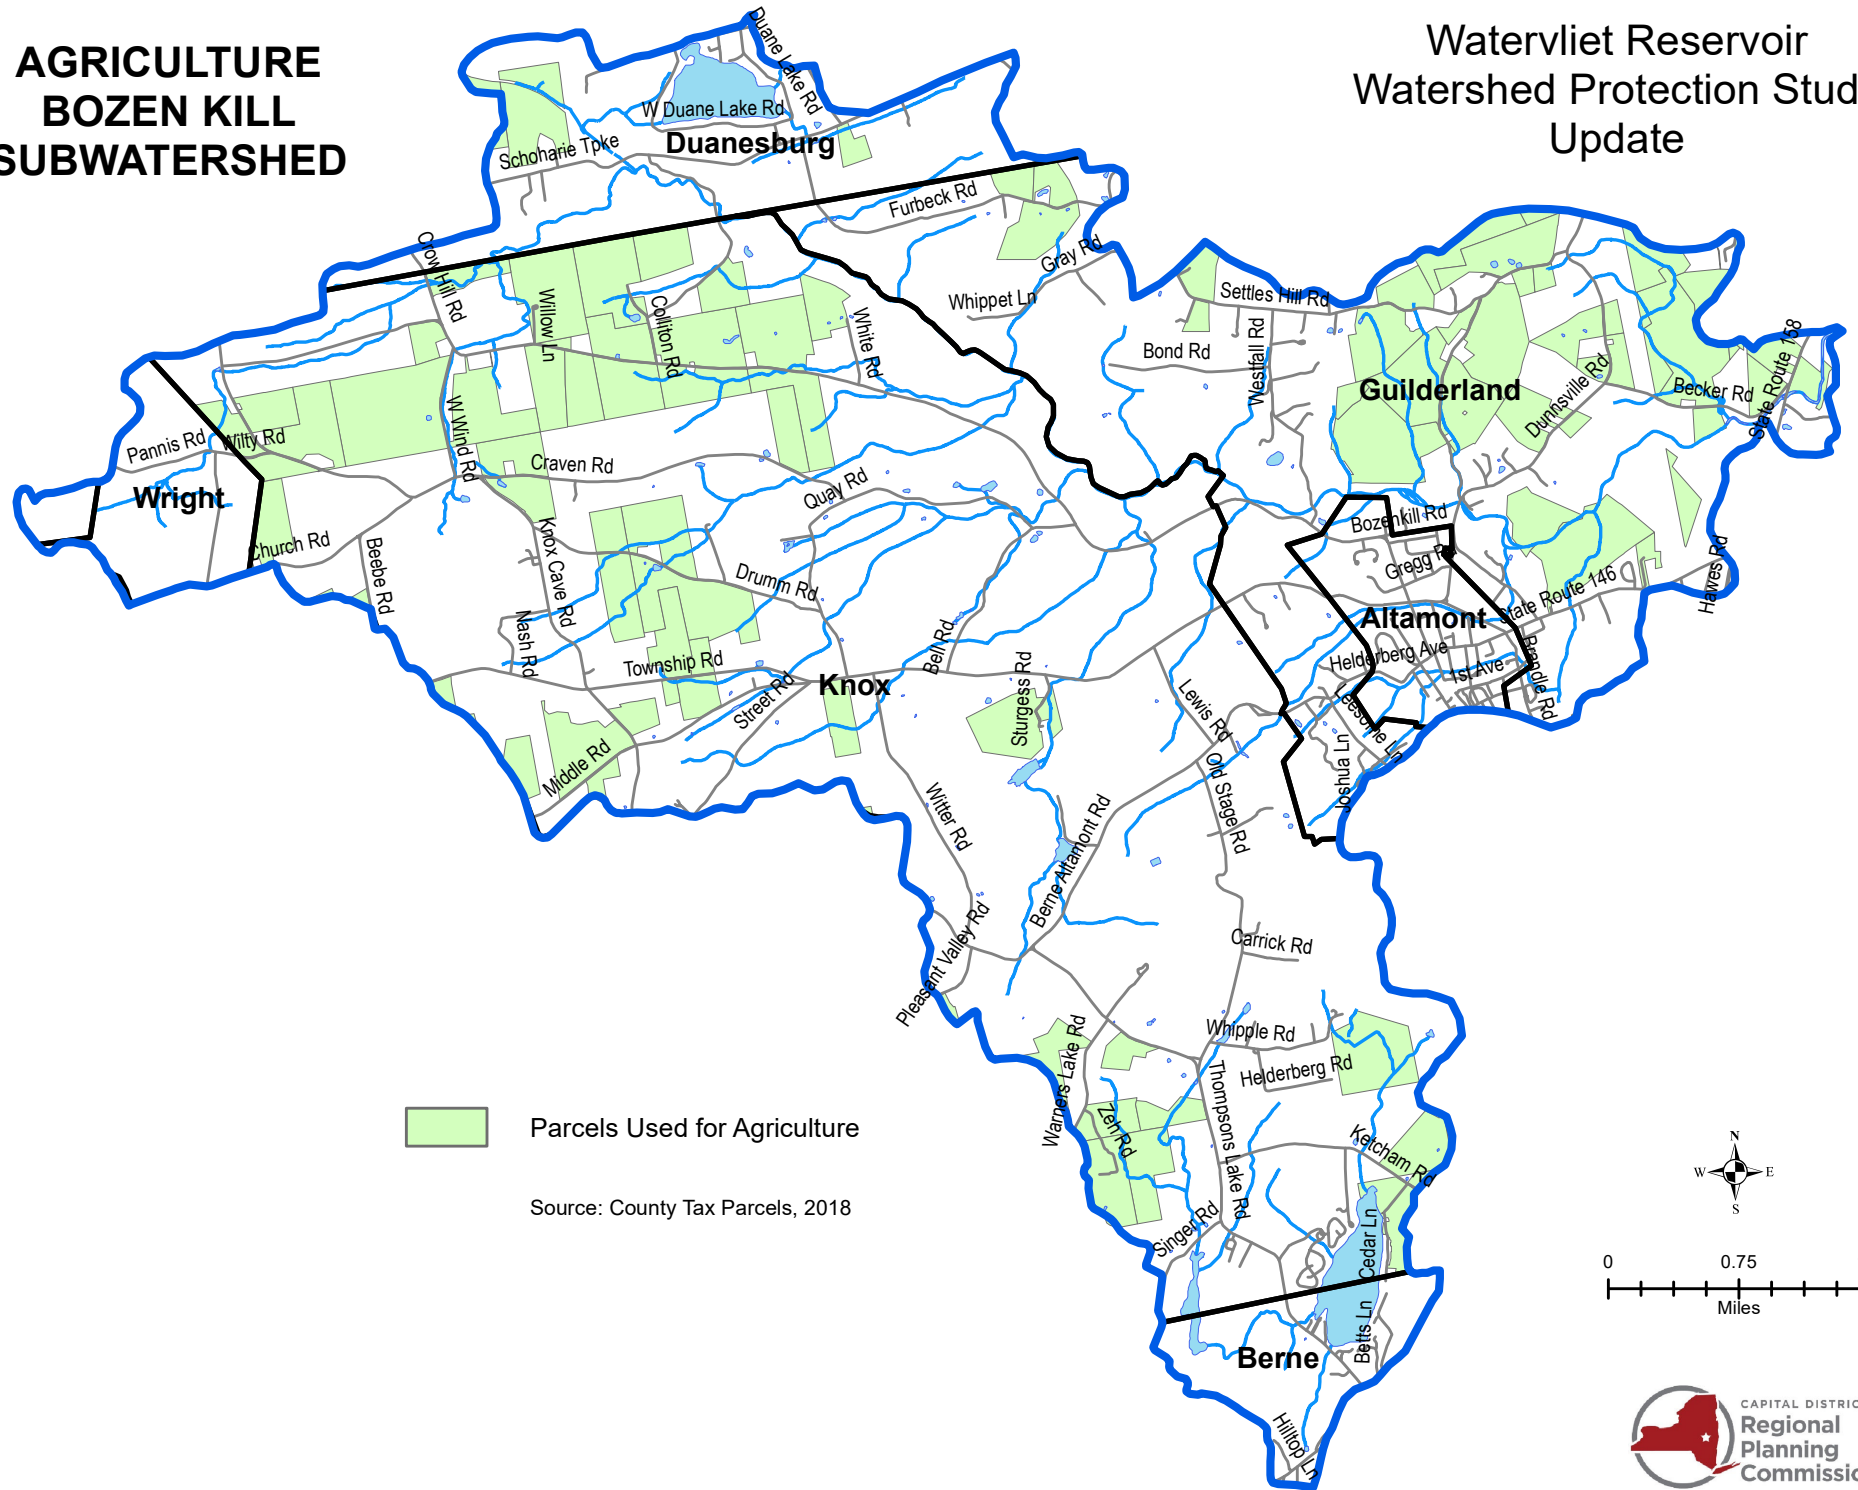

# AGRICULTURE BOZEN KILL SUBWATERSHED

# Watervliet Reservoir Watershed Protection Study Update

 Parcels Used for Agriculture

Source: County Tax Parcels, 2018