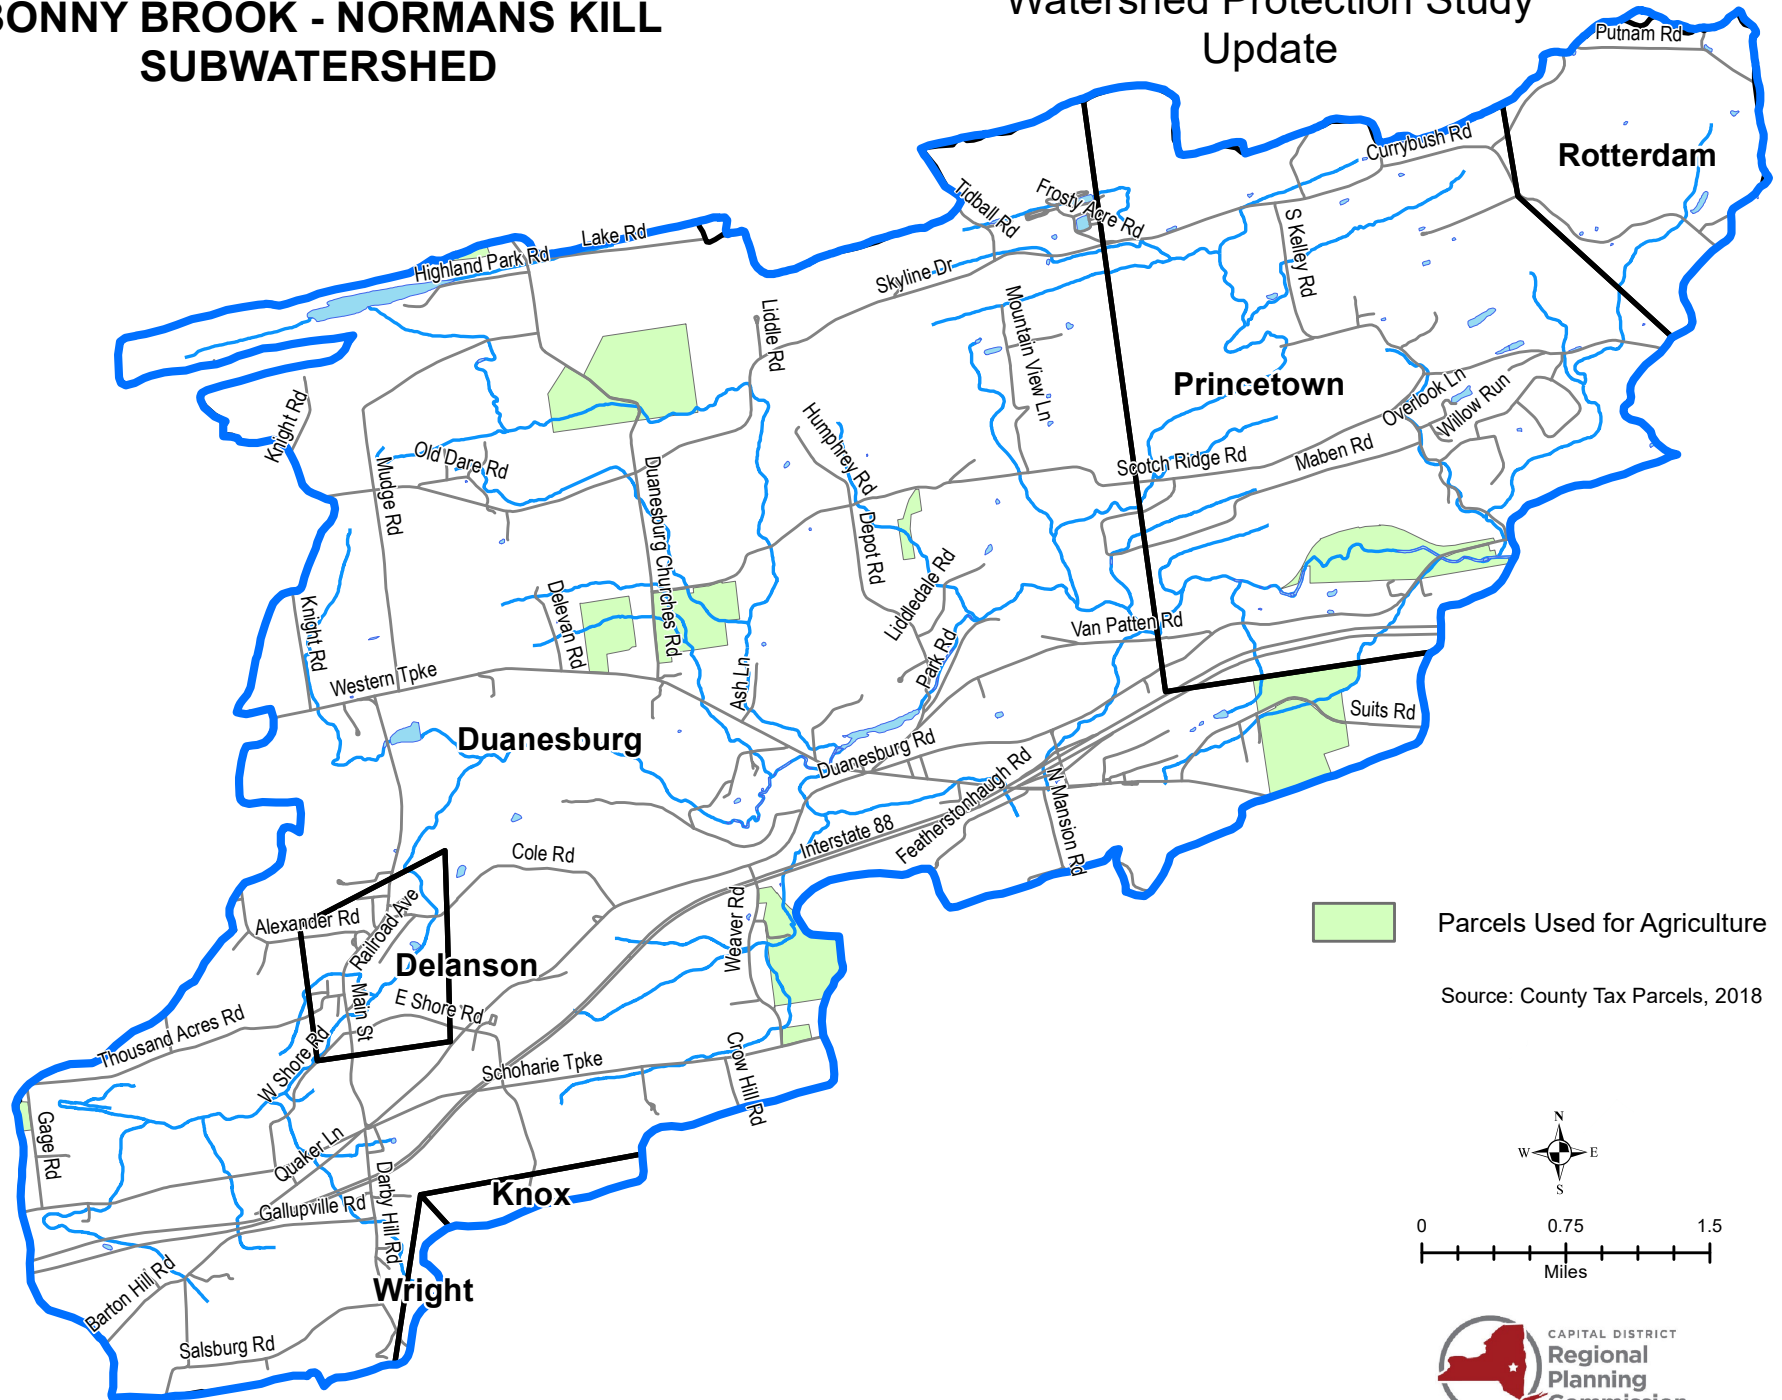

AGRICULTURE BONNY BROOK - NORMANS KILL SUBWATERSHED

Watervliet Reservoir Watershed Protection Study Update

Parcels Used for Agriculture

Source: County Tax Parcels, 2018