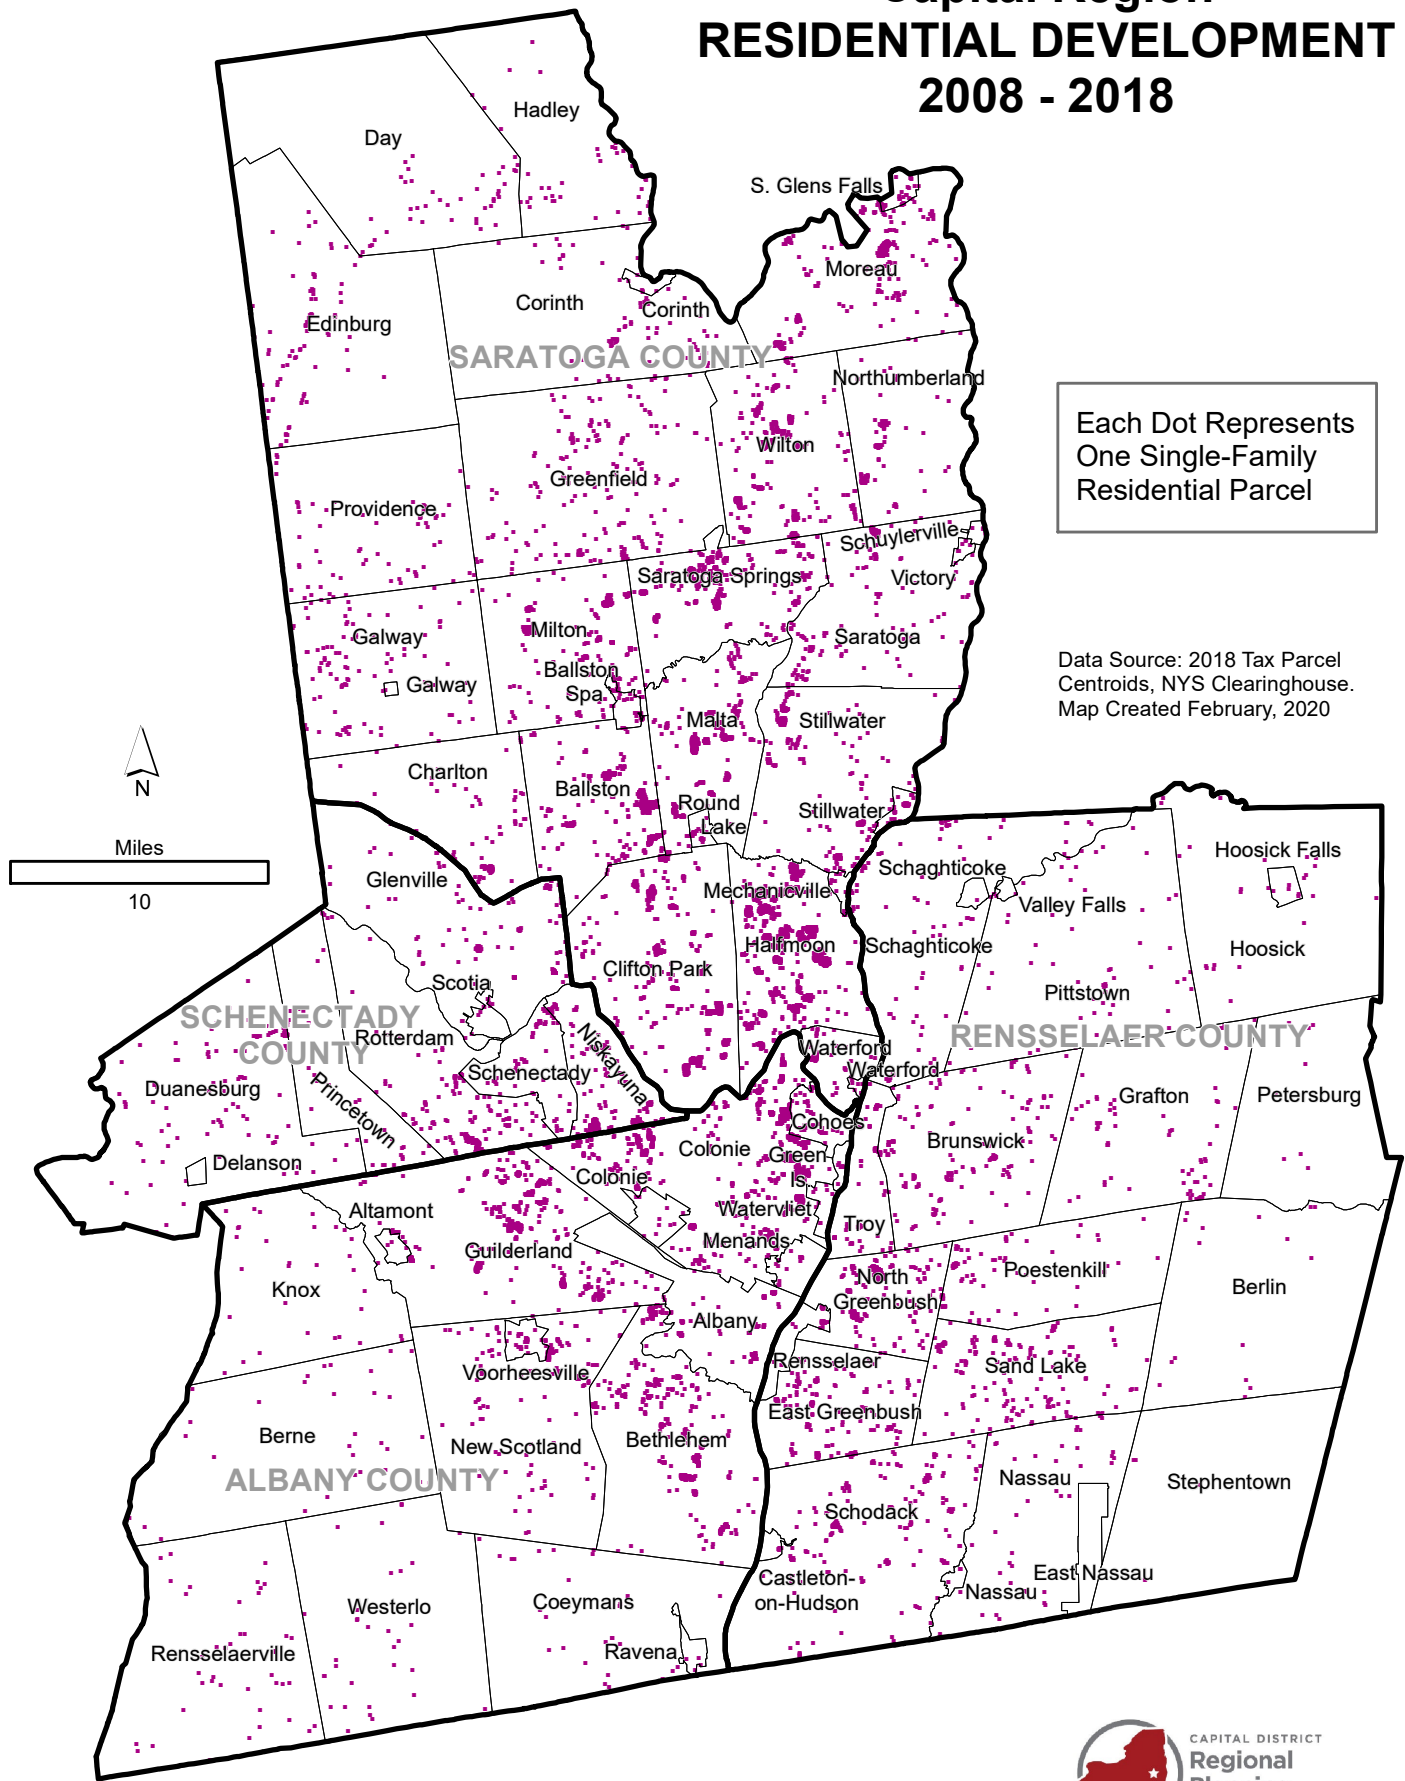

Capital Region RESIDENTIAL DEVELOPMENT 2008 - 2018

Each Dot Represents
One Single-Family
Residential Parcel

Data Source: 2018 Tax Parcel
Centroids, NYS Clearinghouse.
Map Created February, 2020