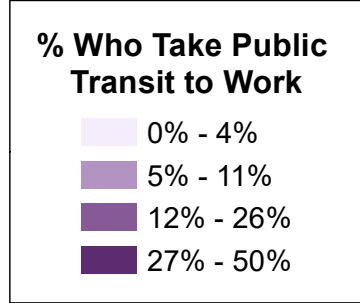

# Capital Region PUBLIC TRANSIT COMMUTERS

Data Source: U.S. Census Bureau  
American Community Survey  
2014-2018 Census Tract Data  
Map Created February, 2020