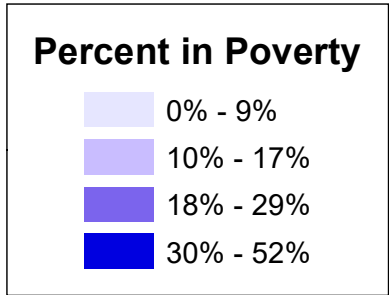

# Capital Region POVERTY

Data Source: U.S. Census Bureau  
American Community Survey  
2014-2018 Census Tract Data  
Map Created February, 2020