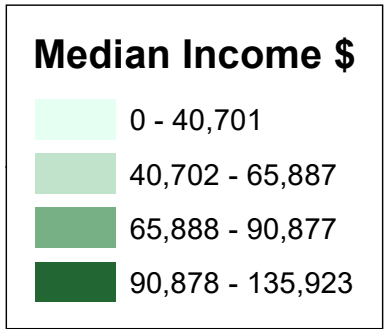

# Capital Region MEDIAN HOUSEHOLD INCOME

Data Source: U.S. Census Bureau  
American Community Survey  
2014-2018 Census Tract Data  
Map Created February, 2020