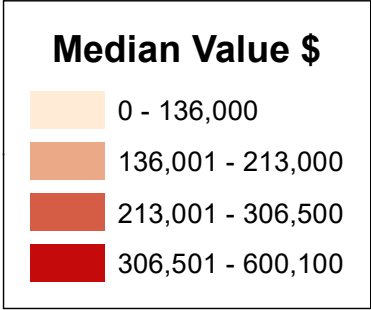

Capital Region HOUSING VALUE

Data Source: U.S. Census Bureau
American Community Survey
2014-2018 Census Tract Data
Map Created February, 2020