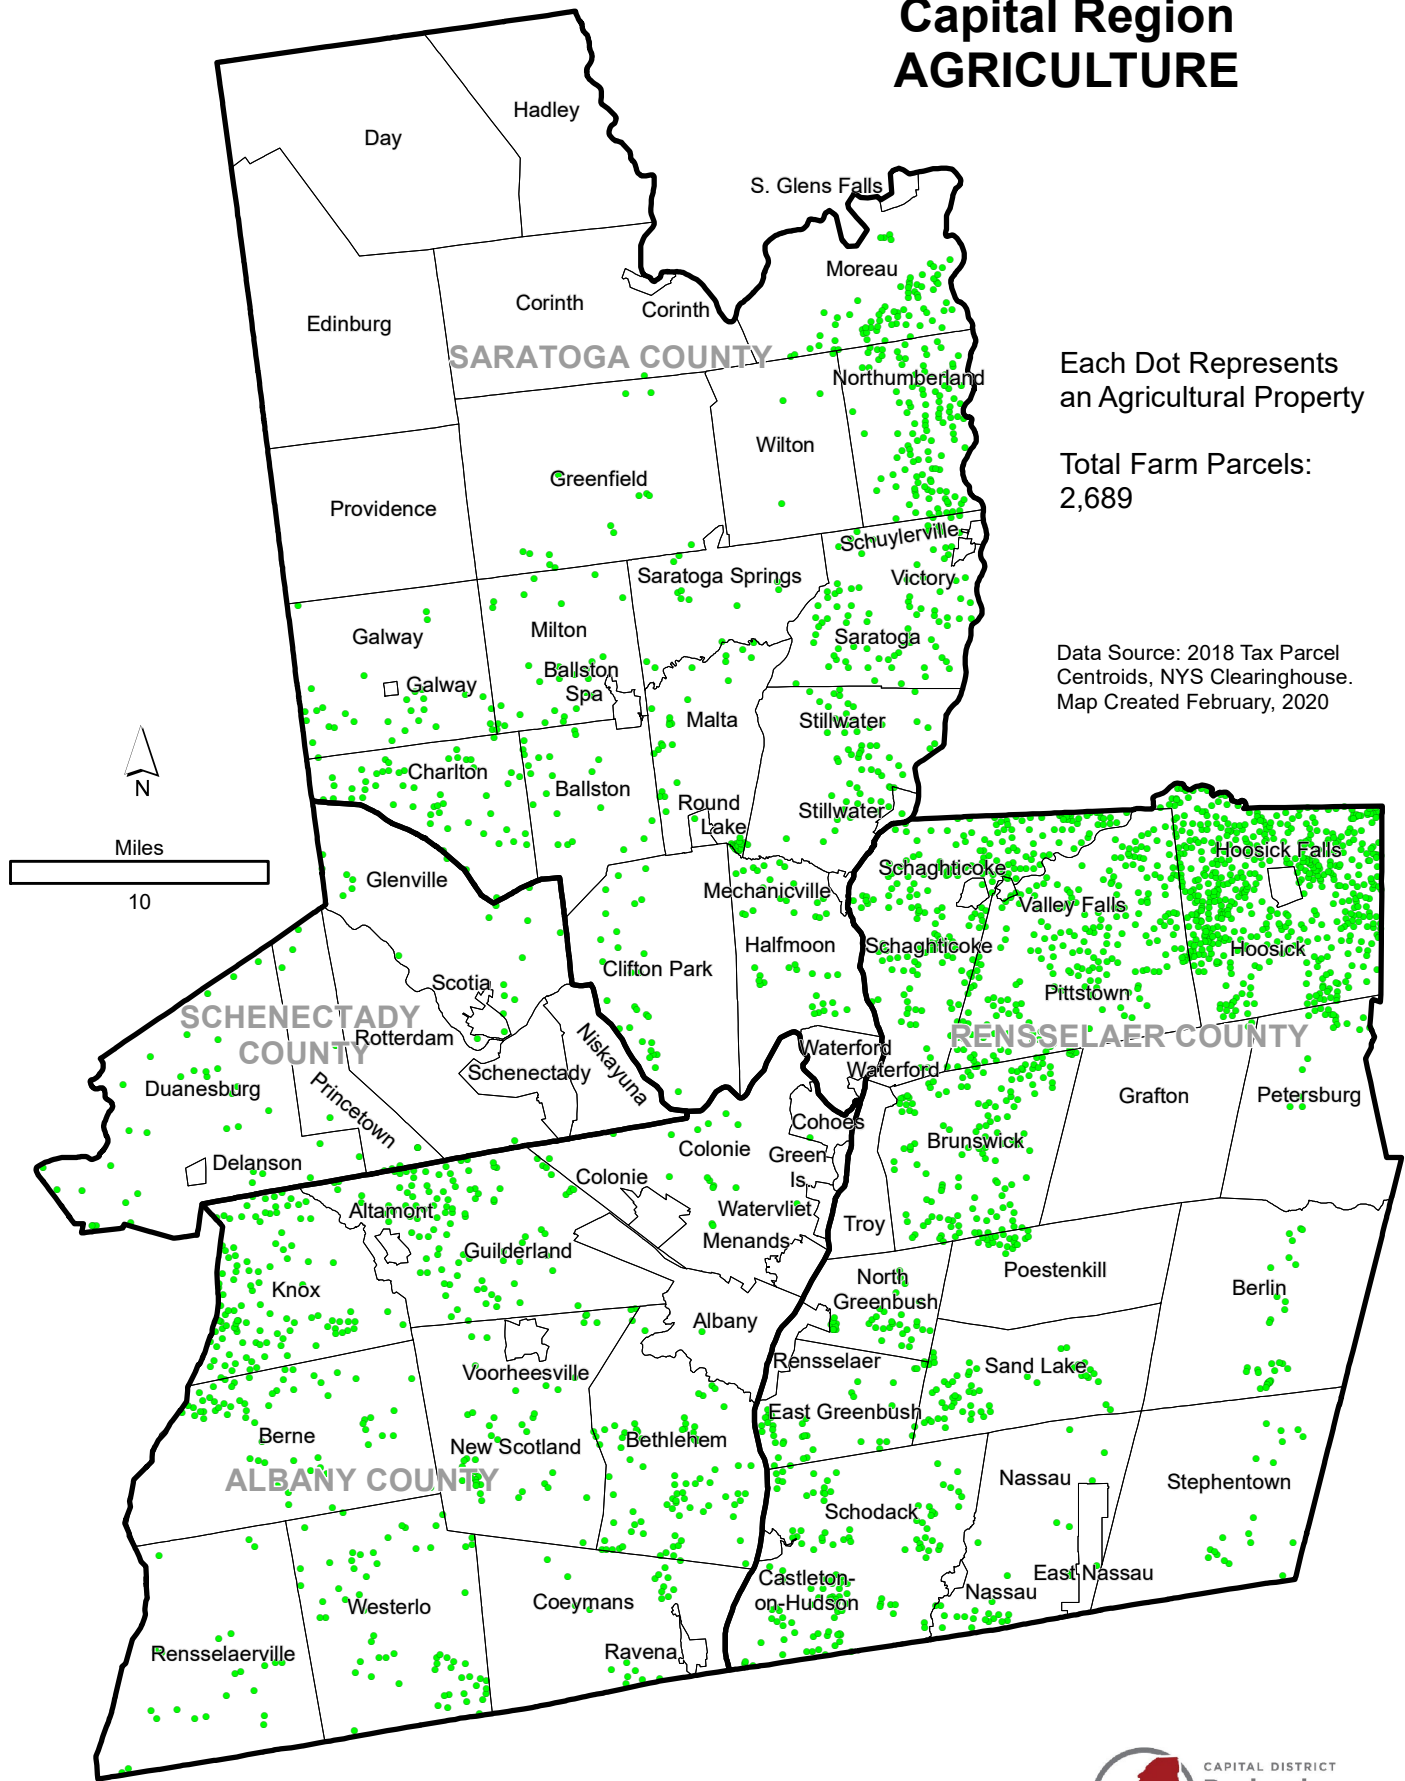

# Capital Region AGRICULTURE

Each Dot Represents  
an Agricultural Property

Total Farm Parcels:  
2,689

Data Source: 2018 Tax Parcel  
Centroids, NYS Clearinghouse.  
Map Created February, 2020