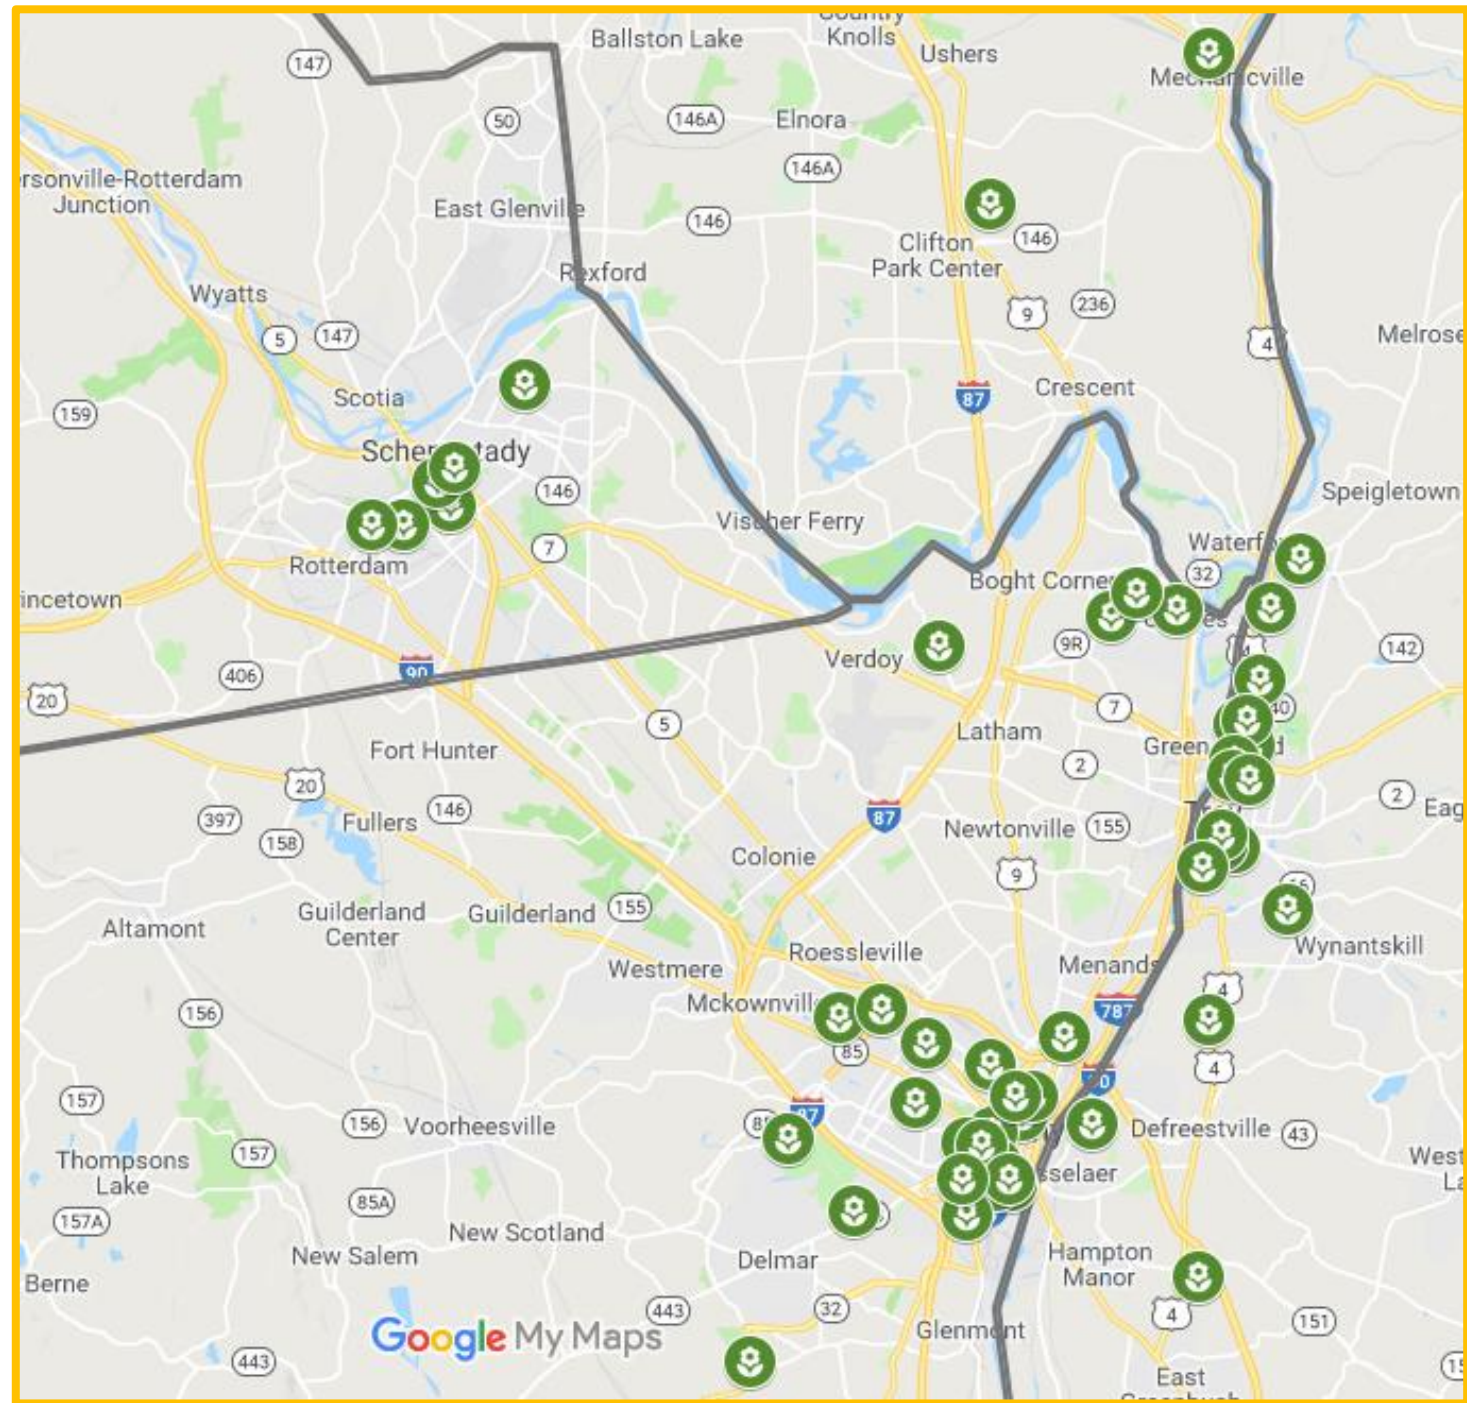

GROW • EDUCATE • PROVIDE

COMMUNITY GARDENS

Growing Healthy Communities

55 community gardens in four counties

Community Garden Locations

URBAN LAND TRUST

Lincoln Park Rd

Lincoln Park Rd

Lincoln Park Rd

Lincoln Park Rd

Eagle St

Eagle St

Eagle St

Providence Pl

Providence Pl

Providence Pl

Park Ave

Park Ave

Warren St

Warren St

Warren St

Warren St

Providence Pl

Providence Pl

Philip St

Philip St

Philip St

Charles St

Betty Boop's Diner

The Mike Gilman Dance Show

College Parkside Pharmacy

South End Children's Cafe