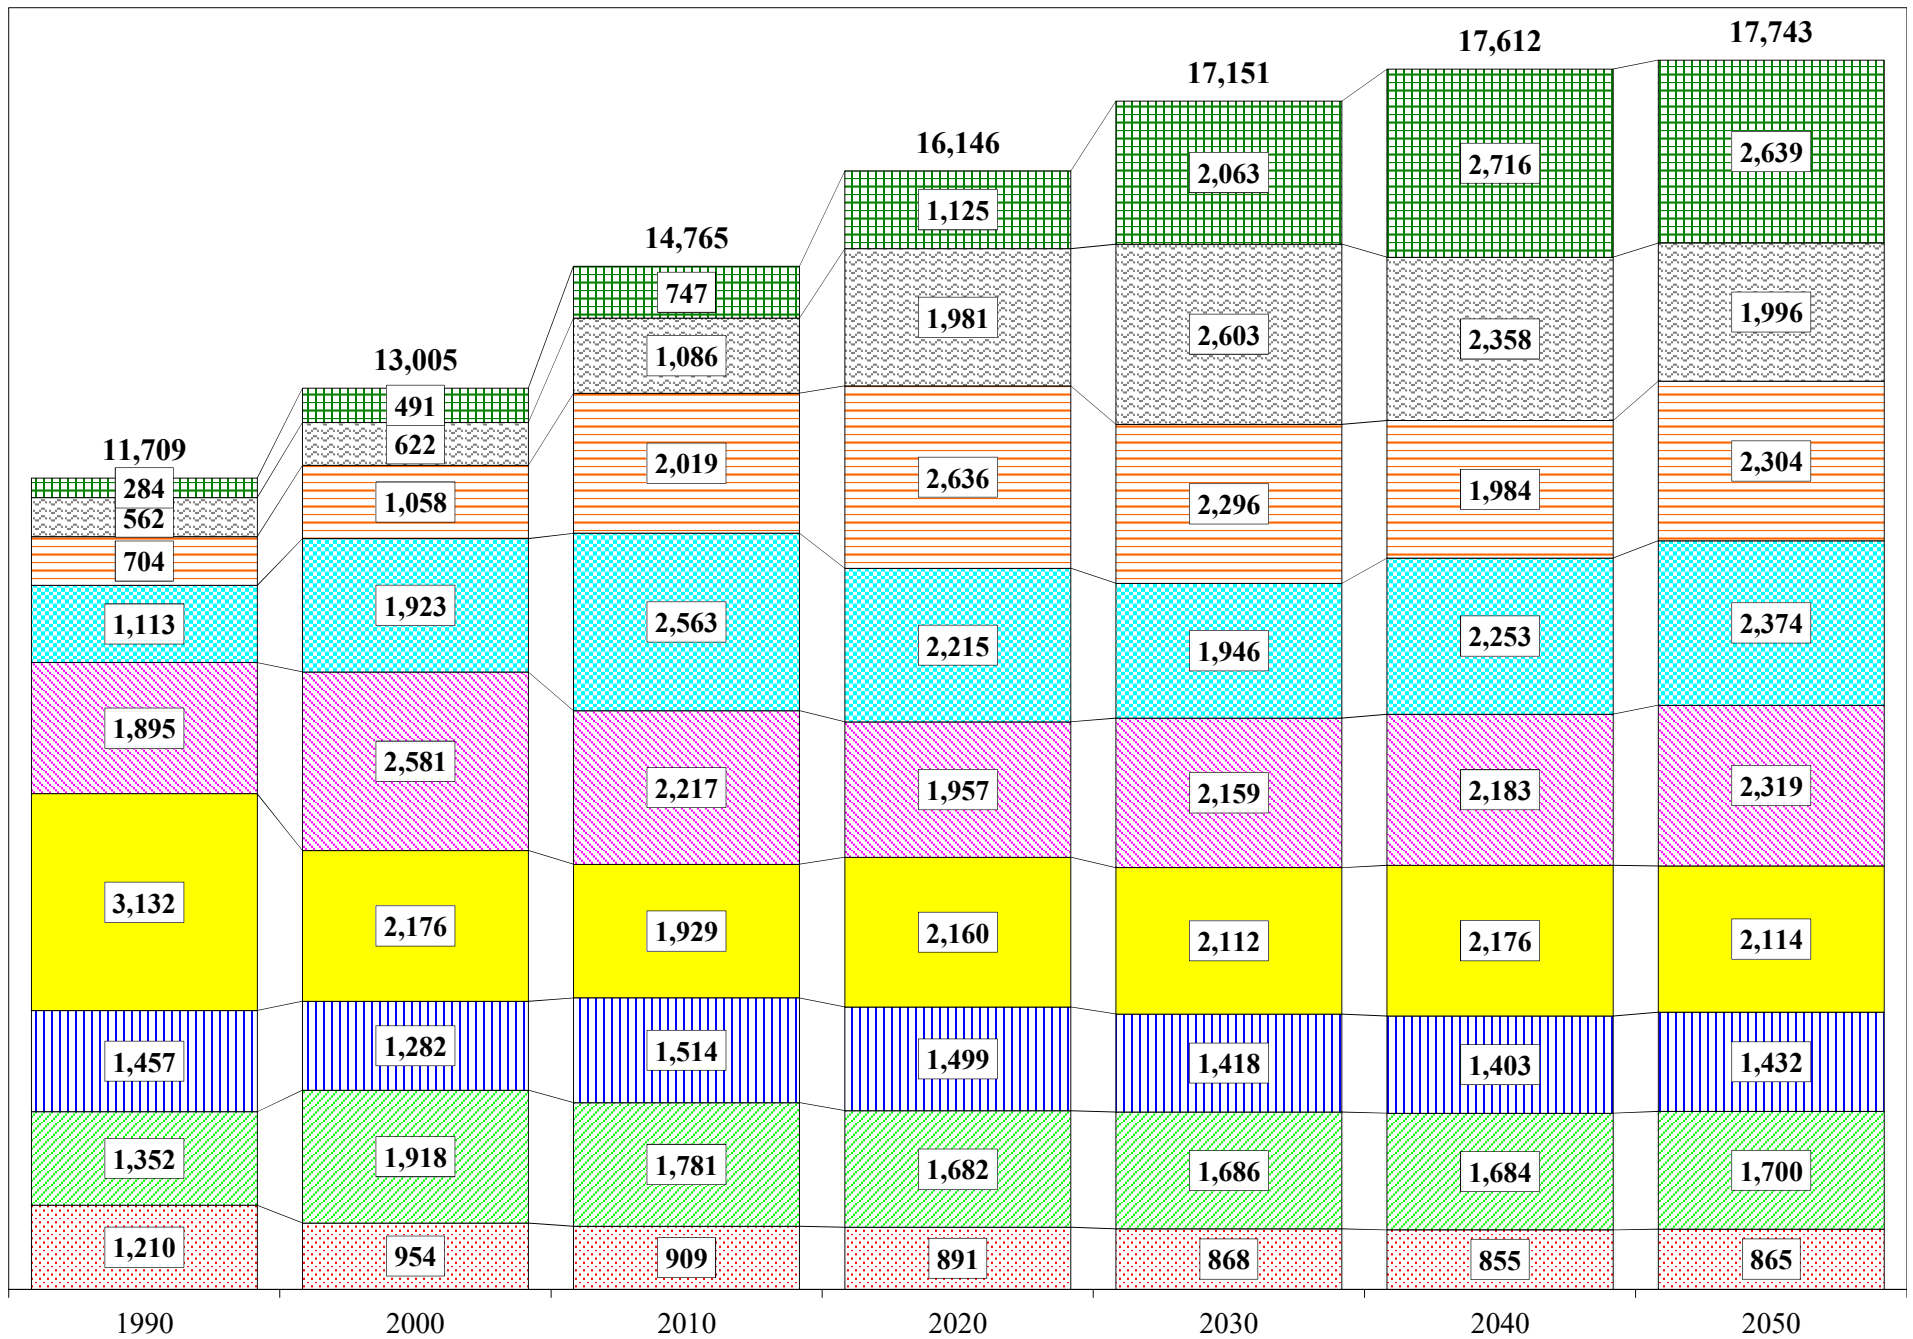

Town of Malta Final Age Cohort & Population Projections

4/13/2018 : 2:04 PM

1990

2000

2010

2020

2030

2040

2050

Under 5

5 to 14

15 to 24

25 to 34

35 to 44

45 to 54

55 to 64

65 to 74

75 and Over