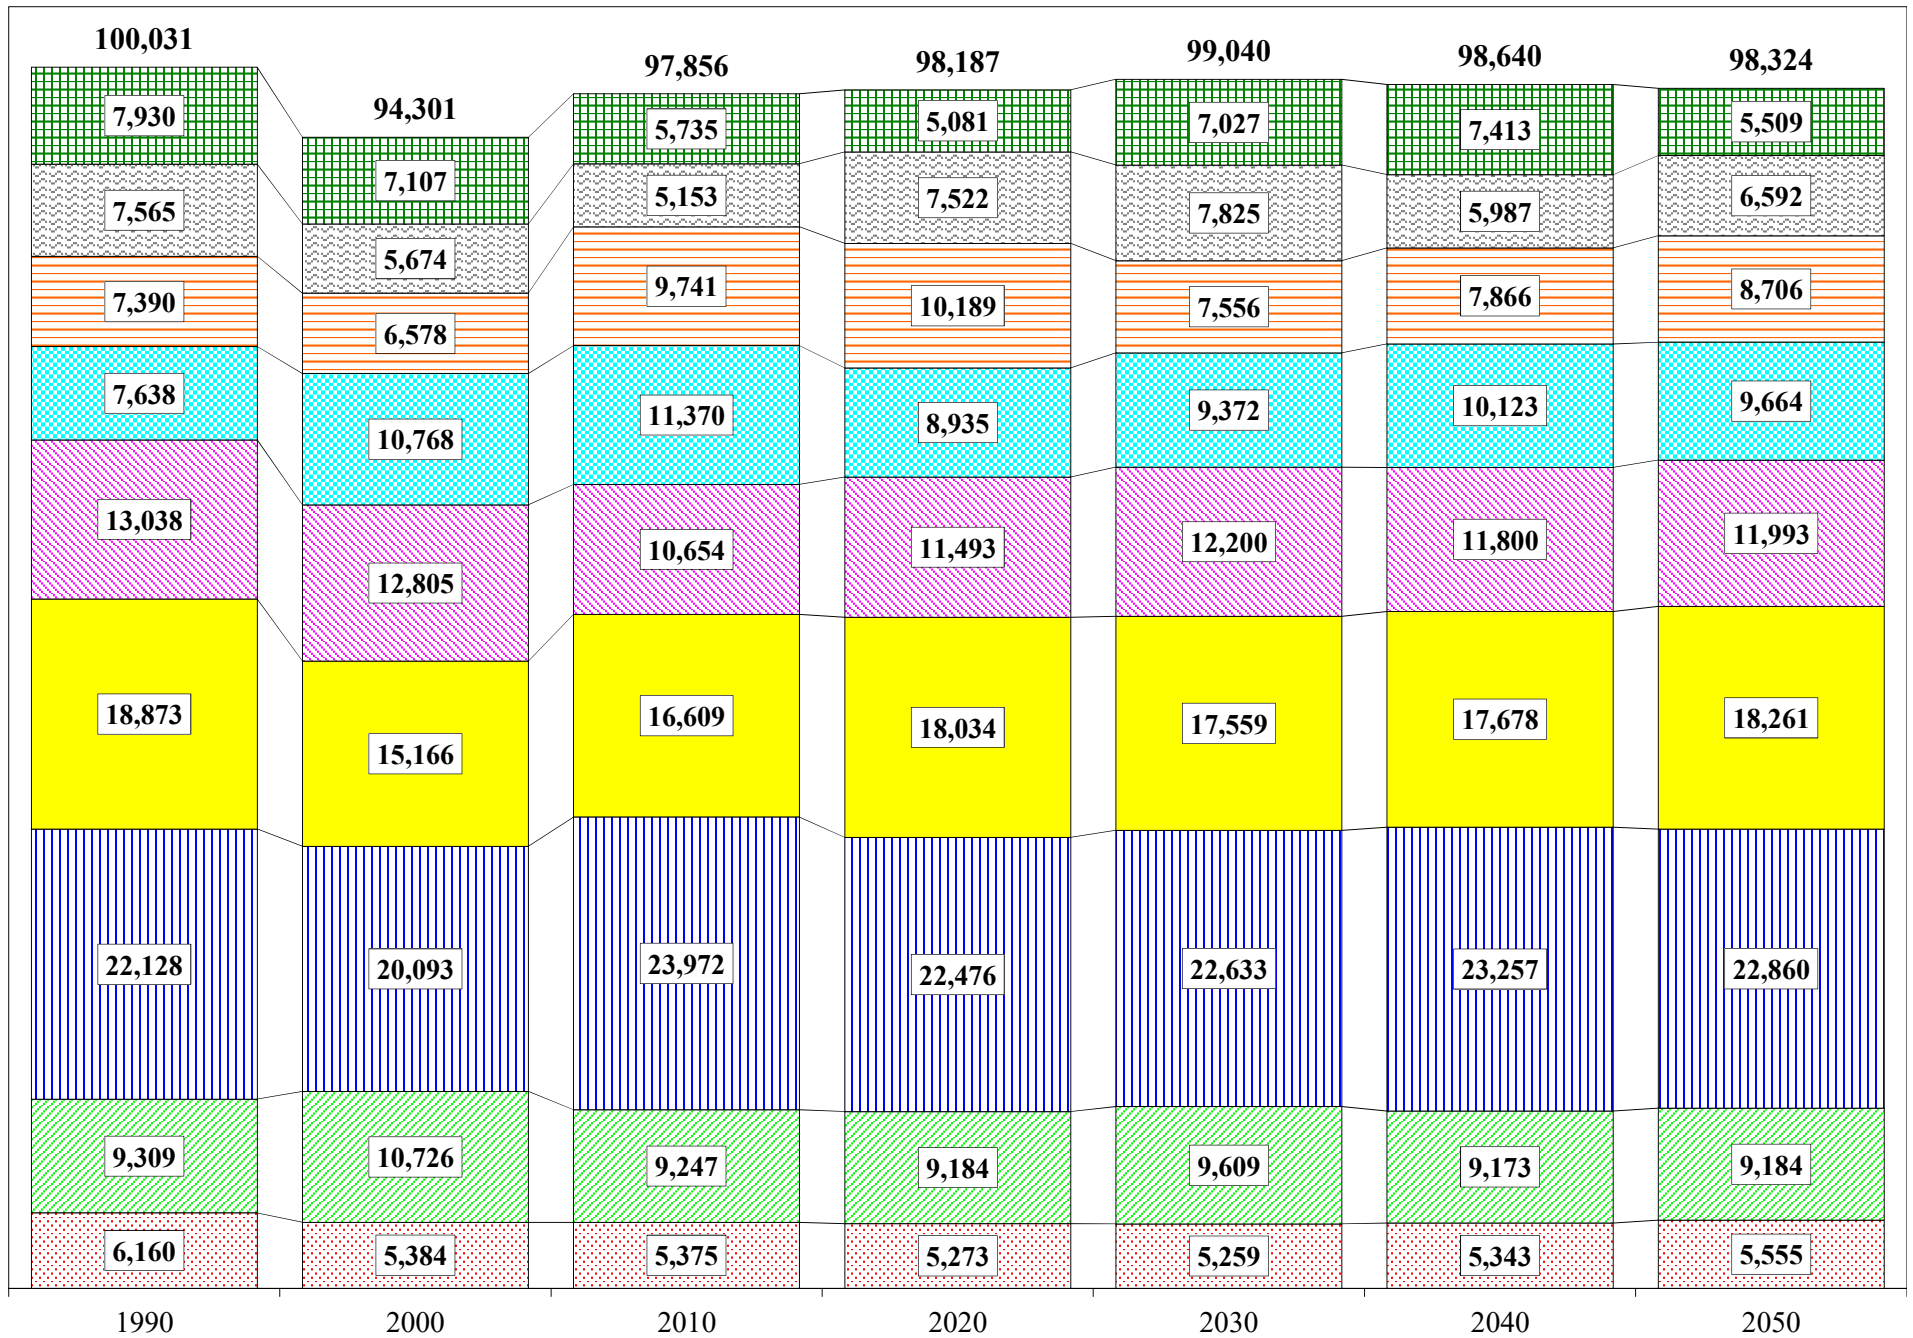

City of Albany Final Age Cohort & Population Projections

4/13/2018 : 10:57 AM

1990

2000

2010

2020

2030

2040

2050

Under 5

5 to 14

15 to 24

25 to 34

35 to 44

45 to 54

55 to 64

65 to 74

75 and Over