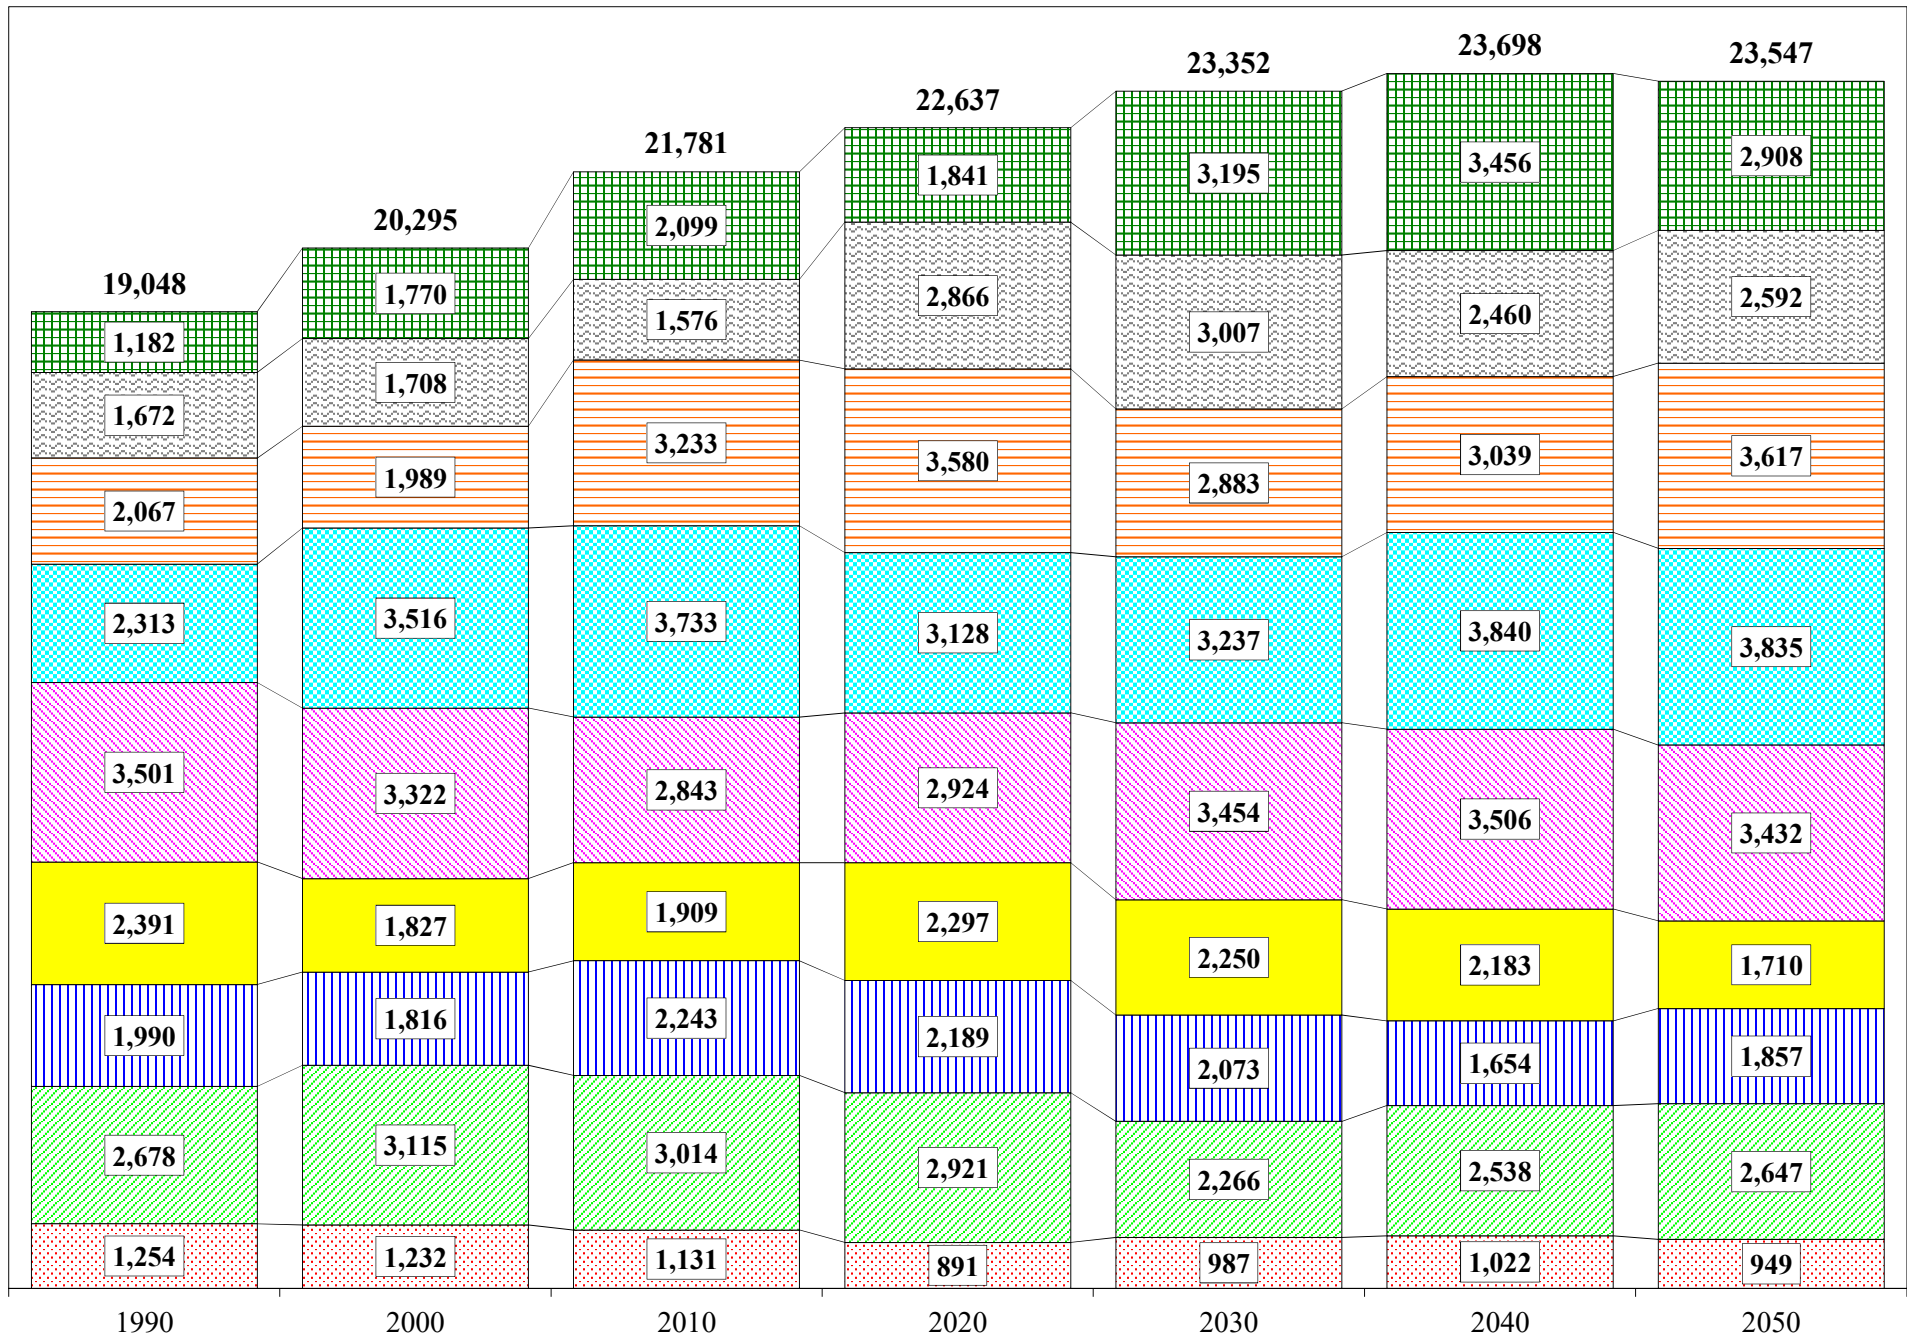

# Town of Niskayuna Final Age Cohort & Population Projections

1990

2000

2010

2020

2030

2040

2050

Under 5

5 to 14

15 to 24

25 to 34

35 to 44

45 to 54

55 to 64

65 to 74

75 and Over