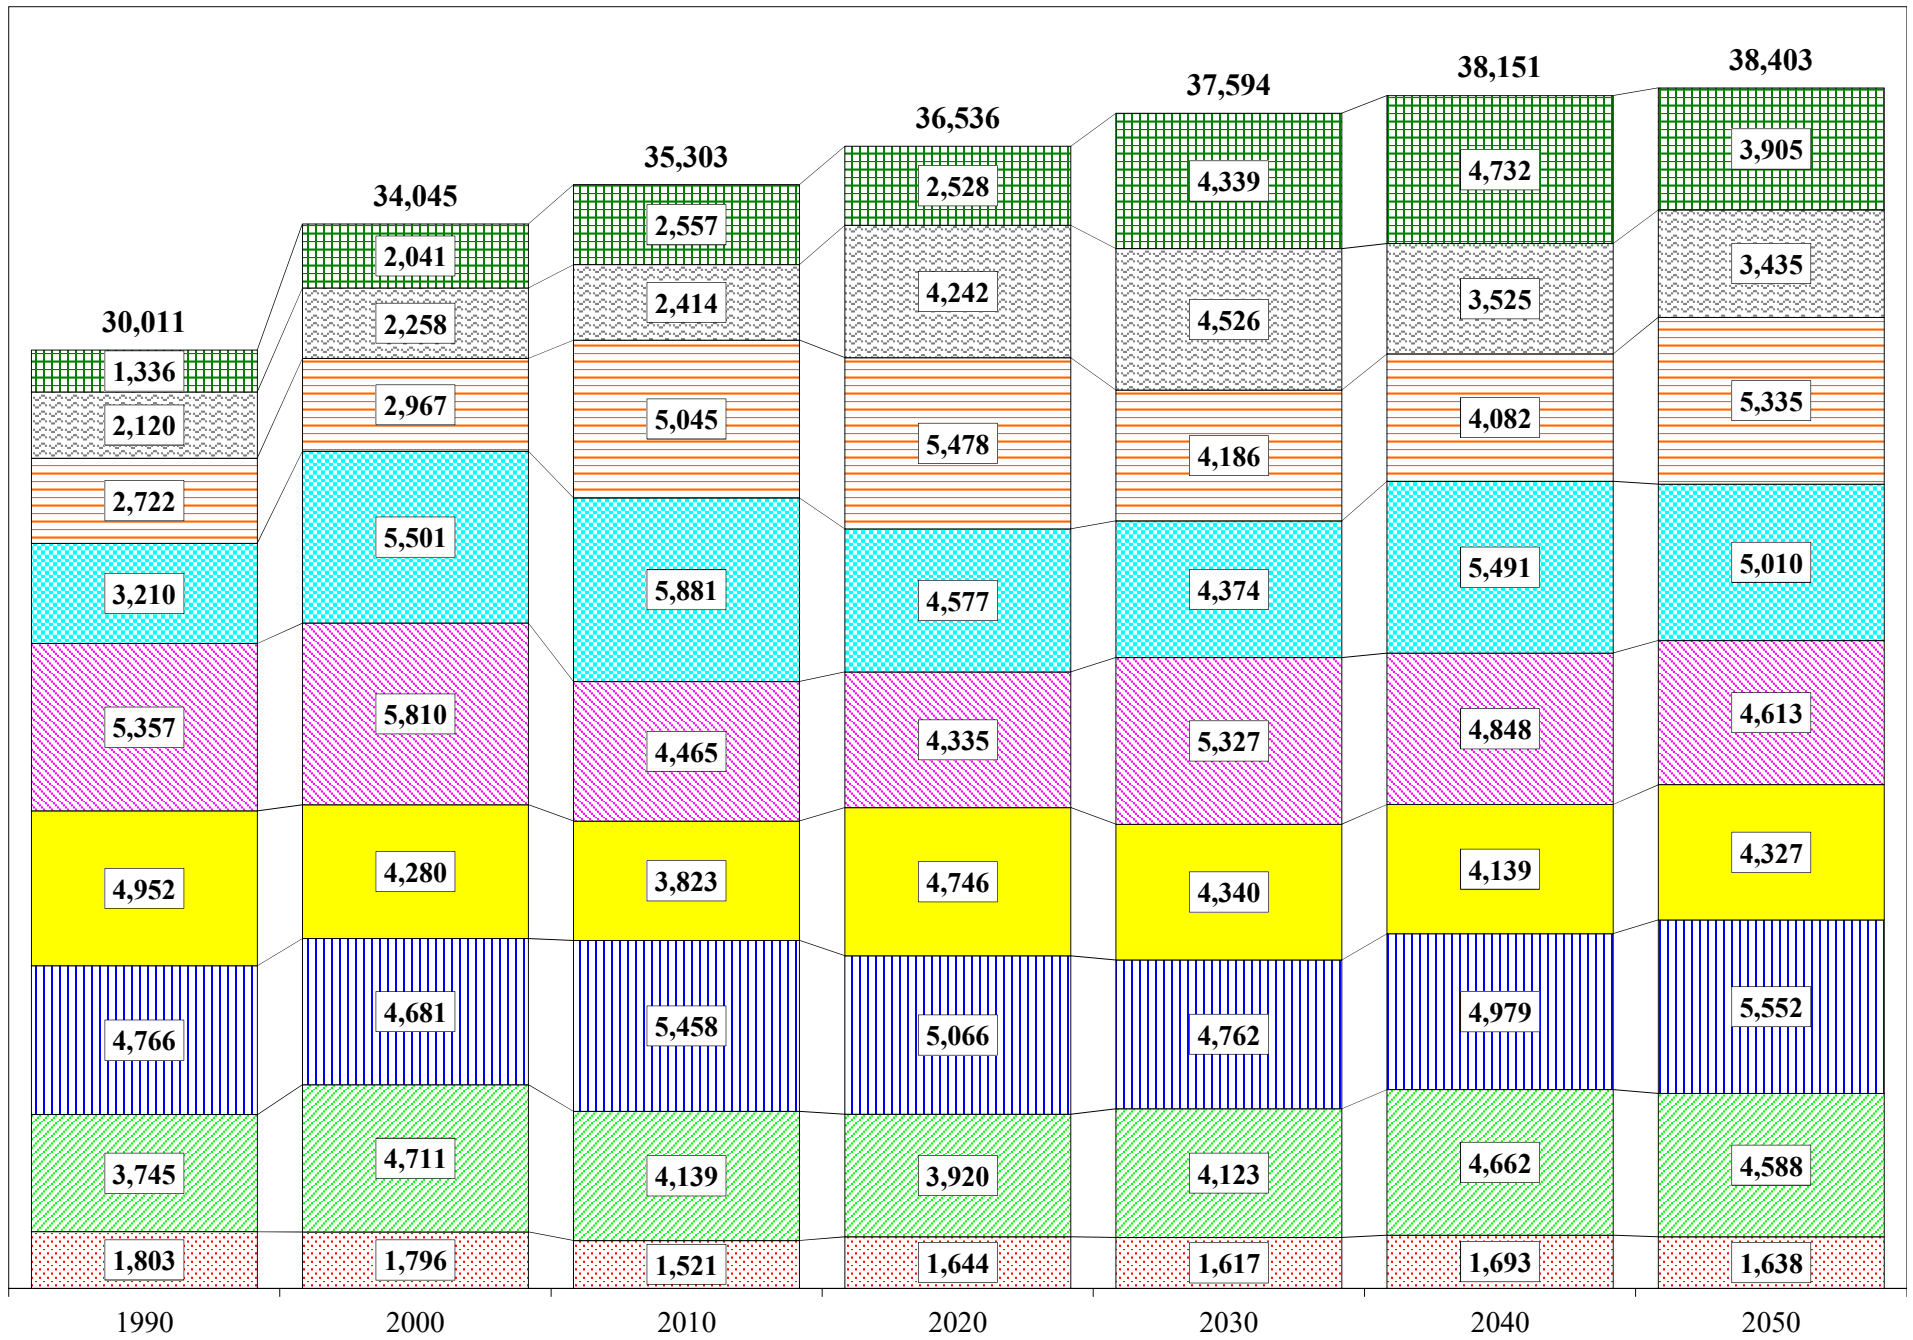

Town of Guilderland Final Age Cohort & Population Projections

4/13/2018 : 11:32 AM

1990

2000

2010

2020

2030

2040

2050

Under 5

5 to 14

15 to 24

25 to 34

35 to 44

45 to 54

55 to 64

65 to 74

75 and Over