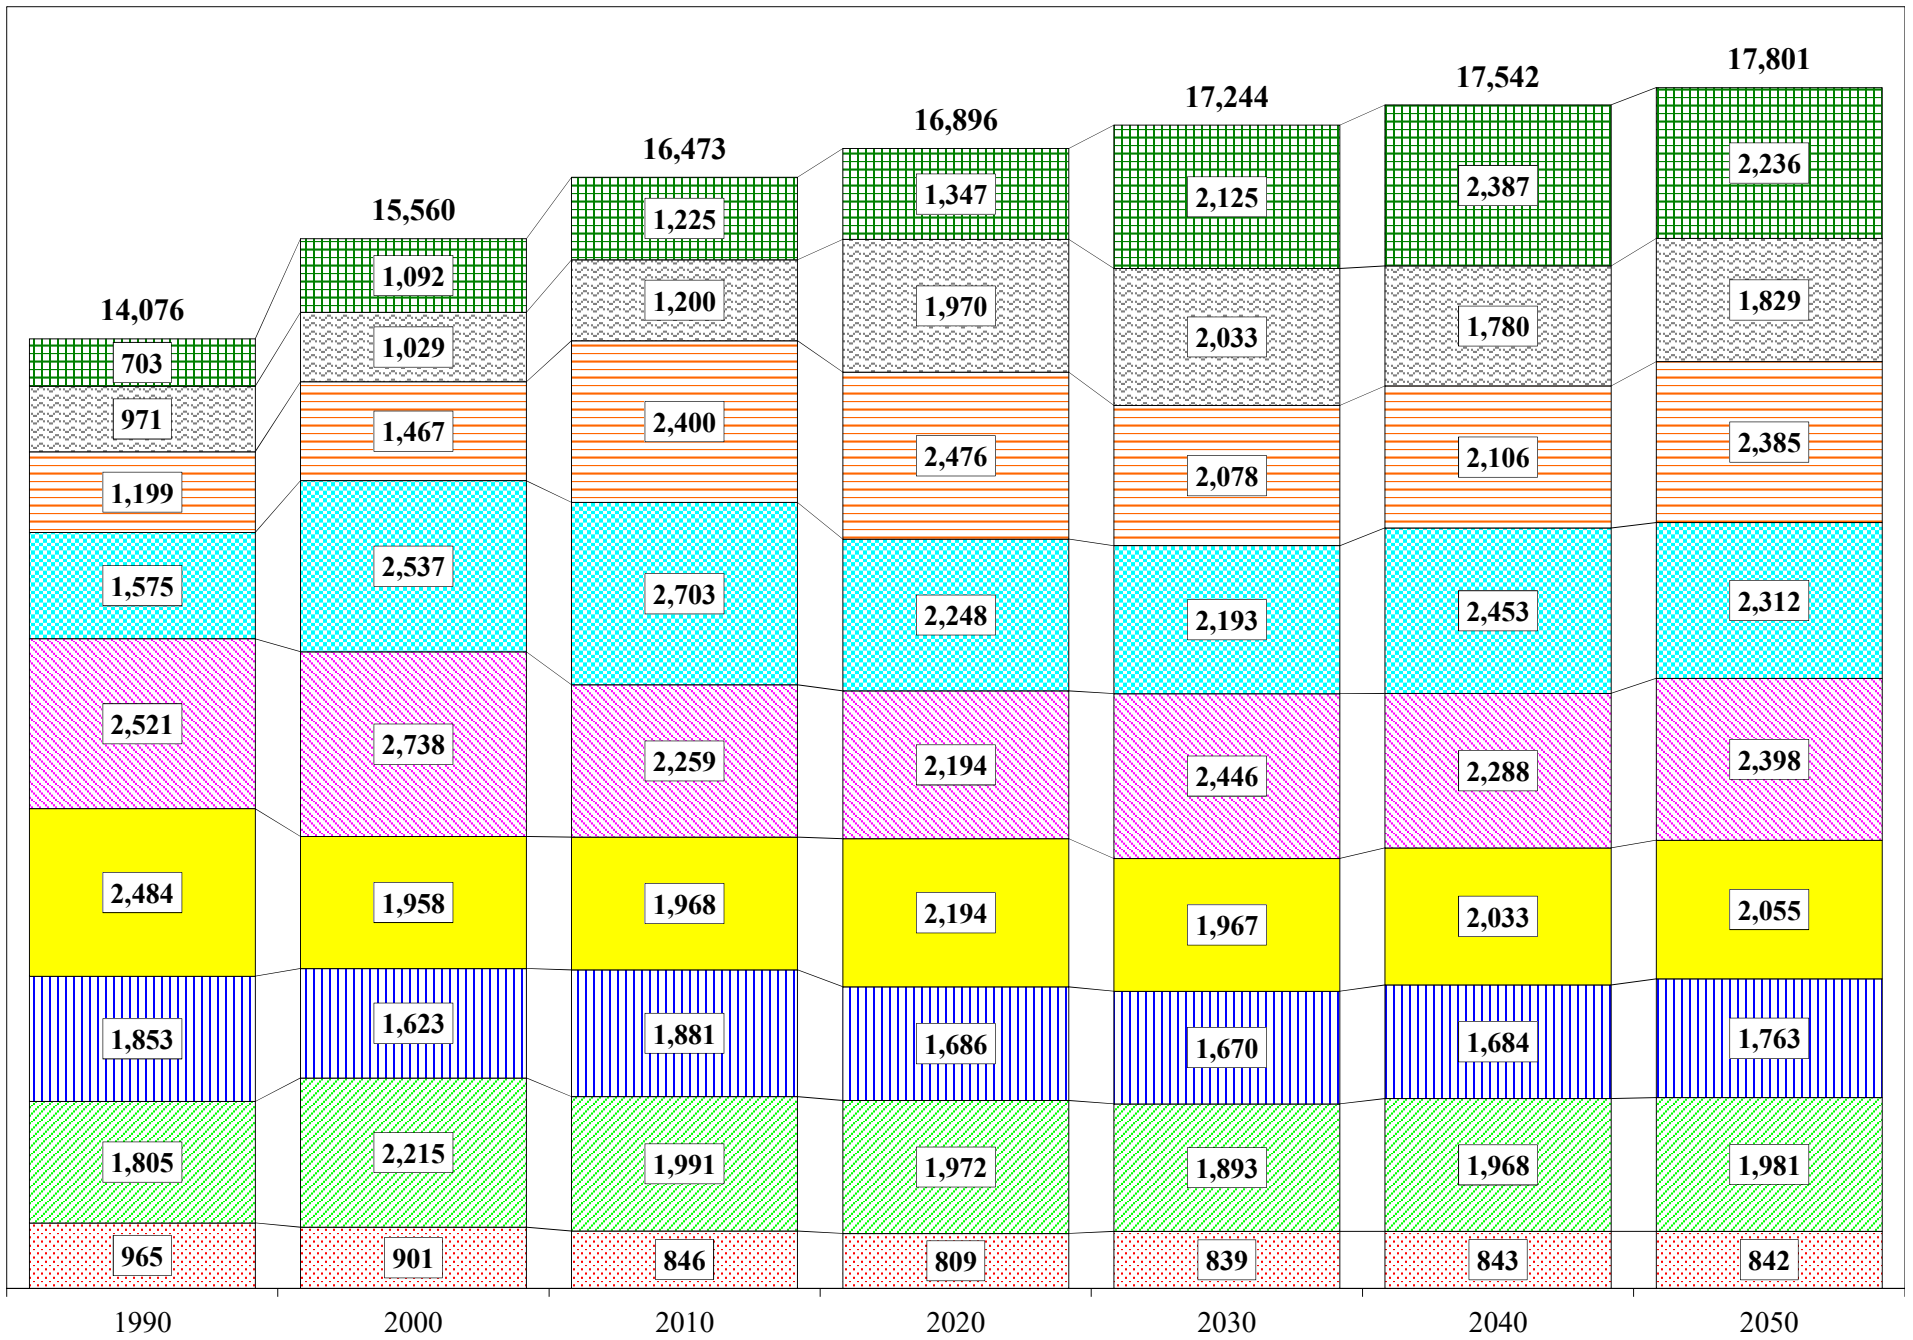

Town of East Greenbush Final Age Cohort & Population Projections

4/13/2018 : 12:57 PM

1990

2000

2010

2020

2030

2040

2050

Under 5

5 to 14

15 to 24

25 to 34

35 to 44

45 to 54

55 to 64

65 to 74

75 and Over