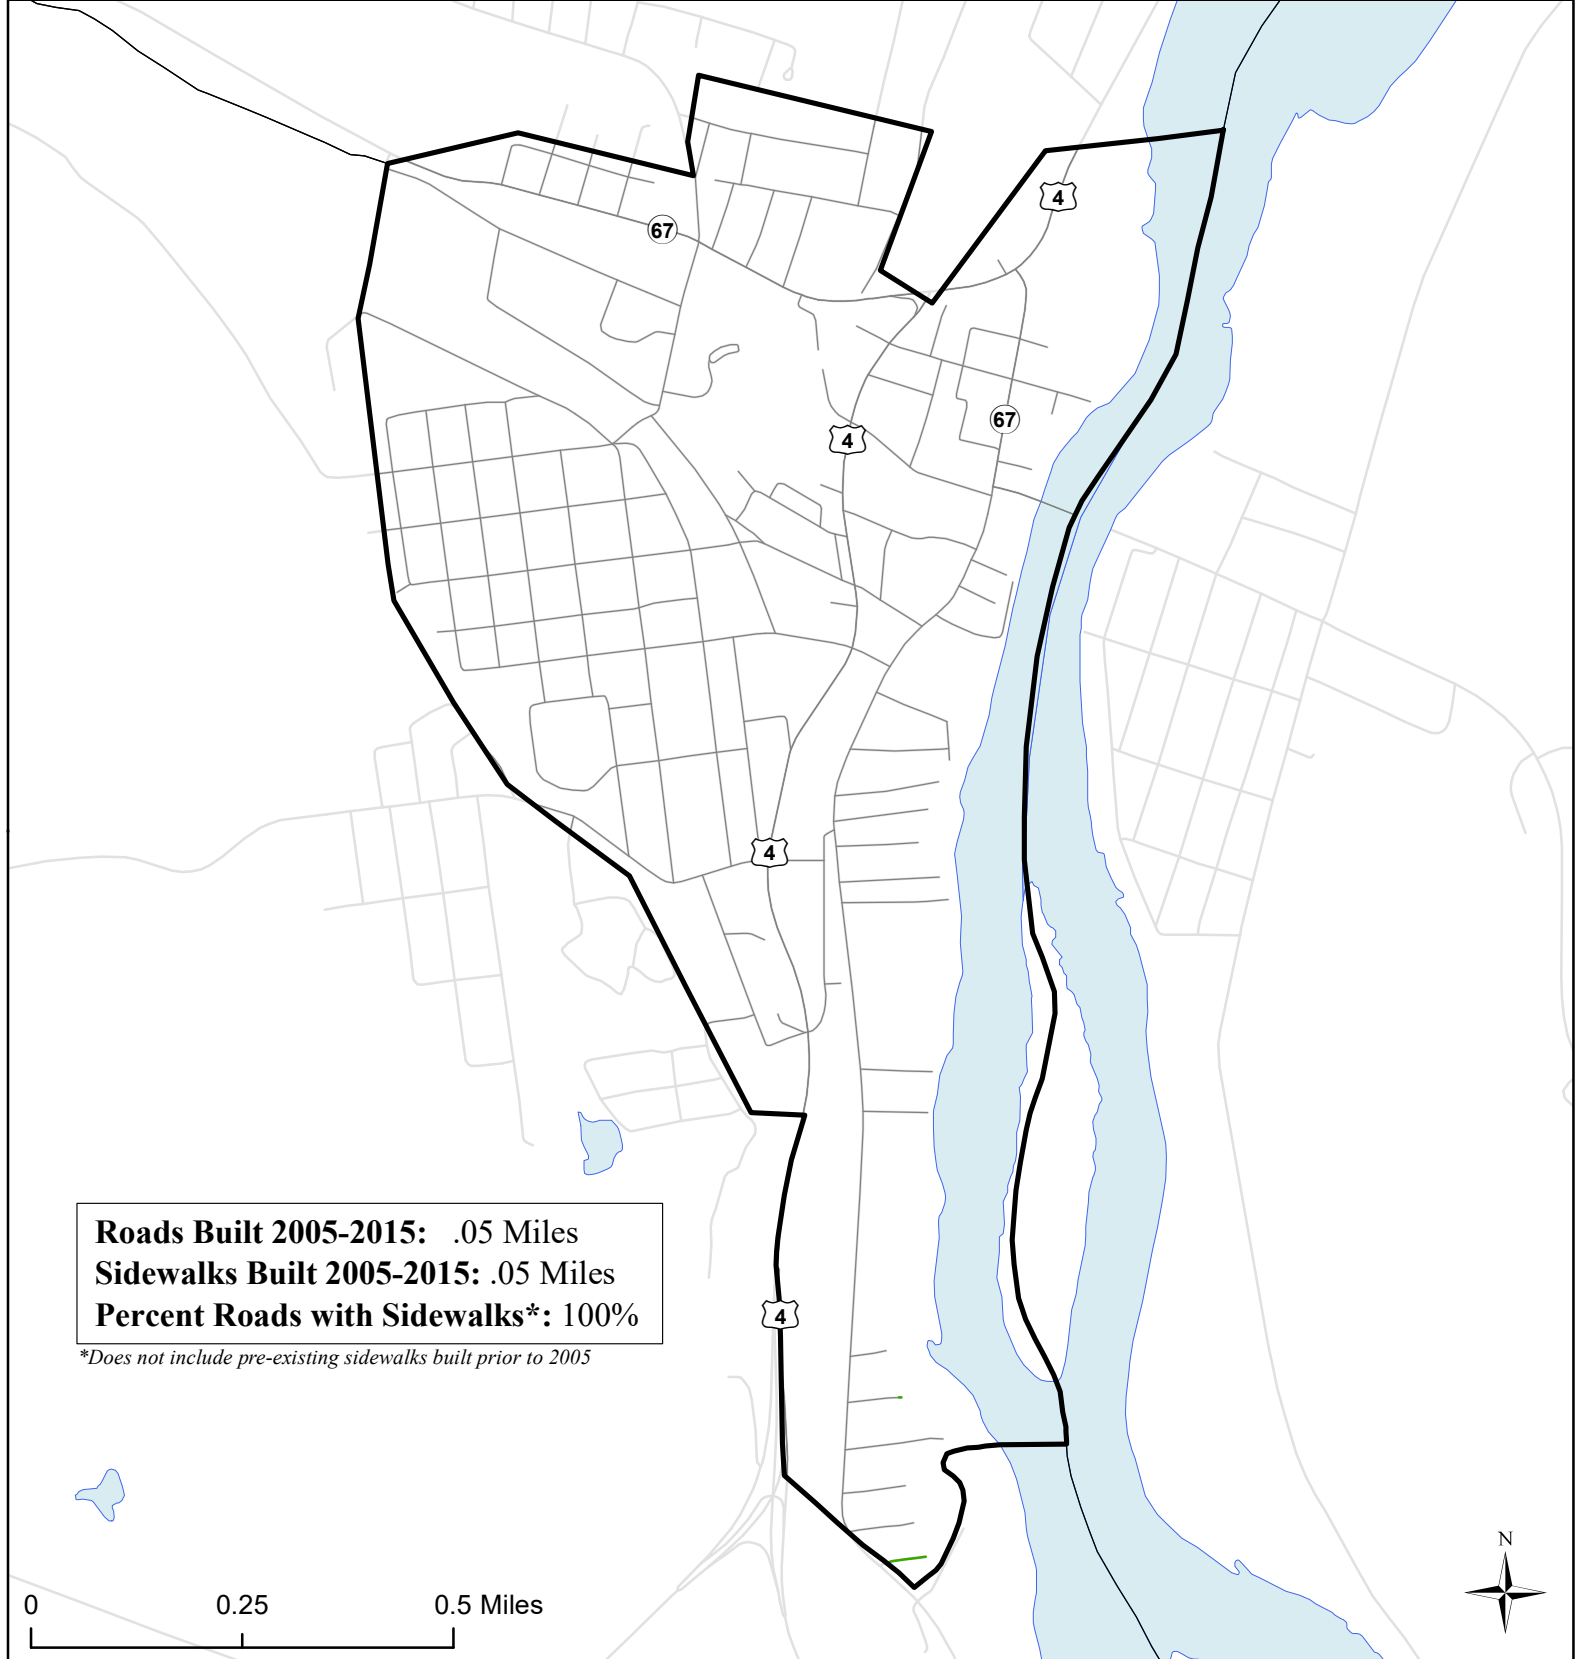

Source: Saratoga County Real Property Services, 2016

Roads Built 2005-2015: .05 Miles
Sidewalks Built 2005-2015: .05 Miles
Percent Roads with Sidewalks*: 100%

**Does not include pre-existing sidewalks built prior to 2005*