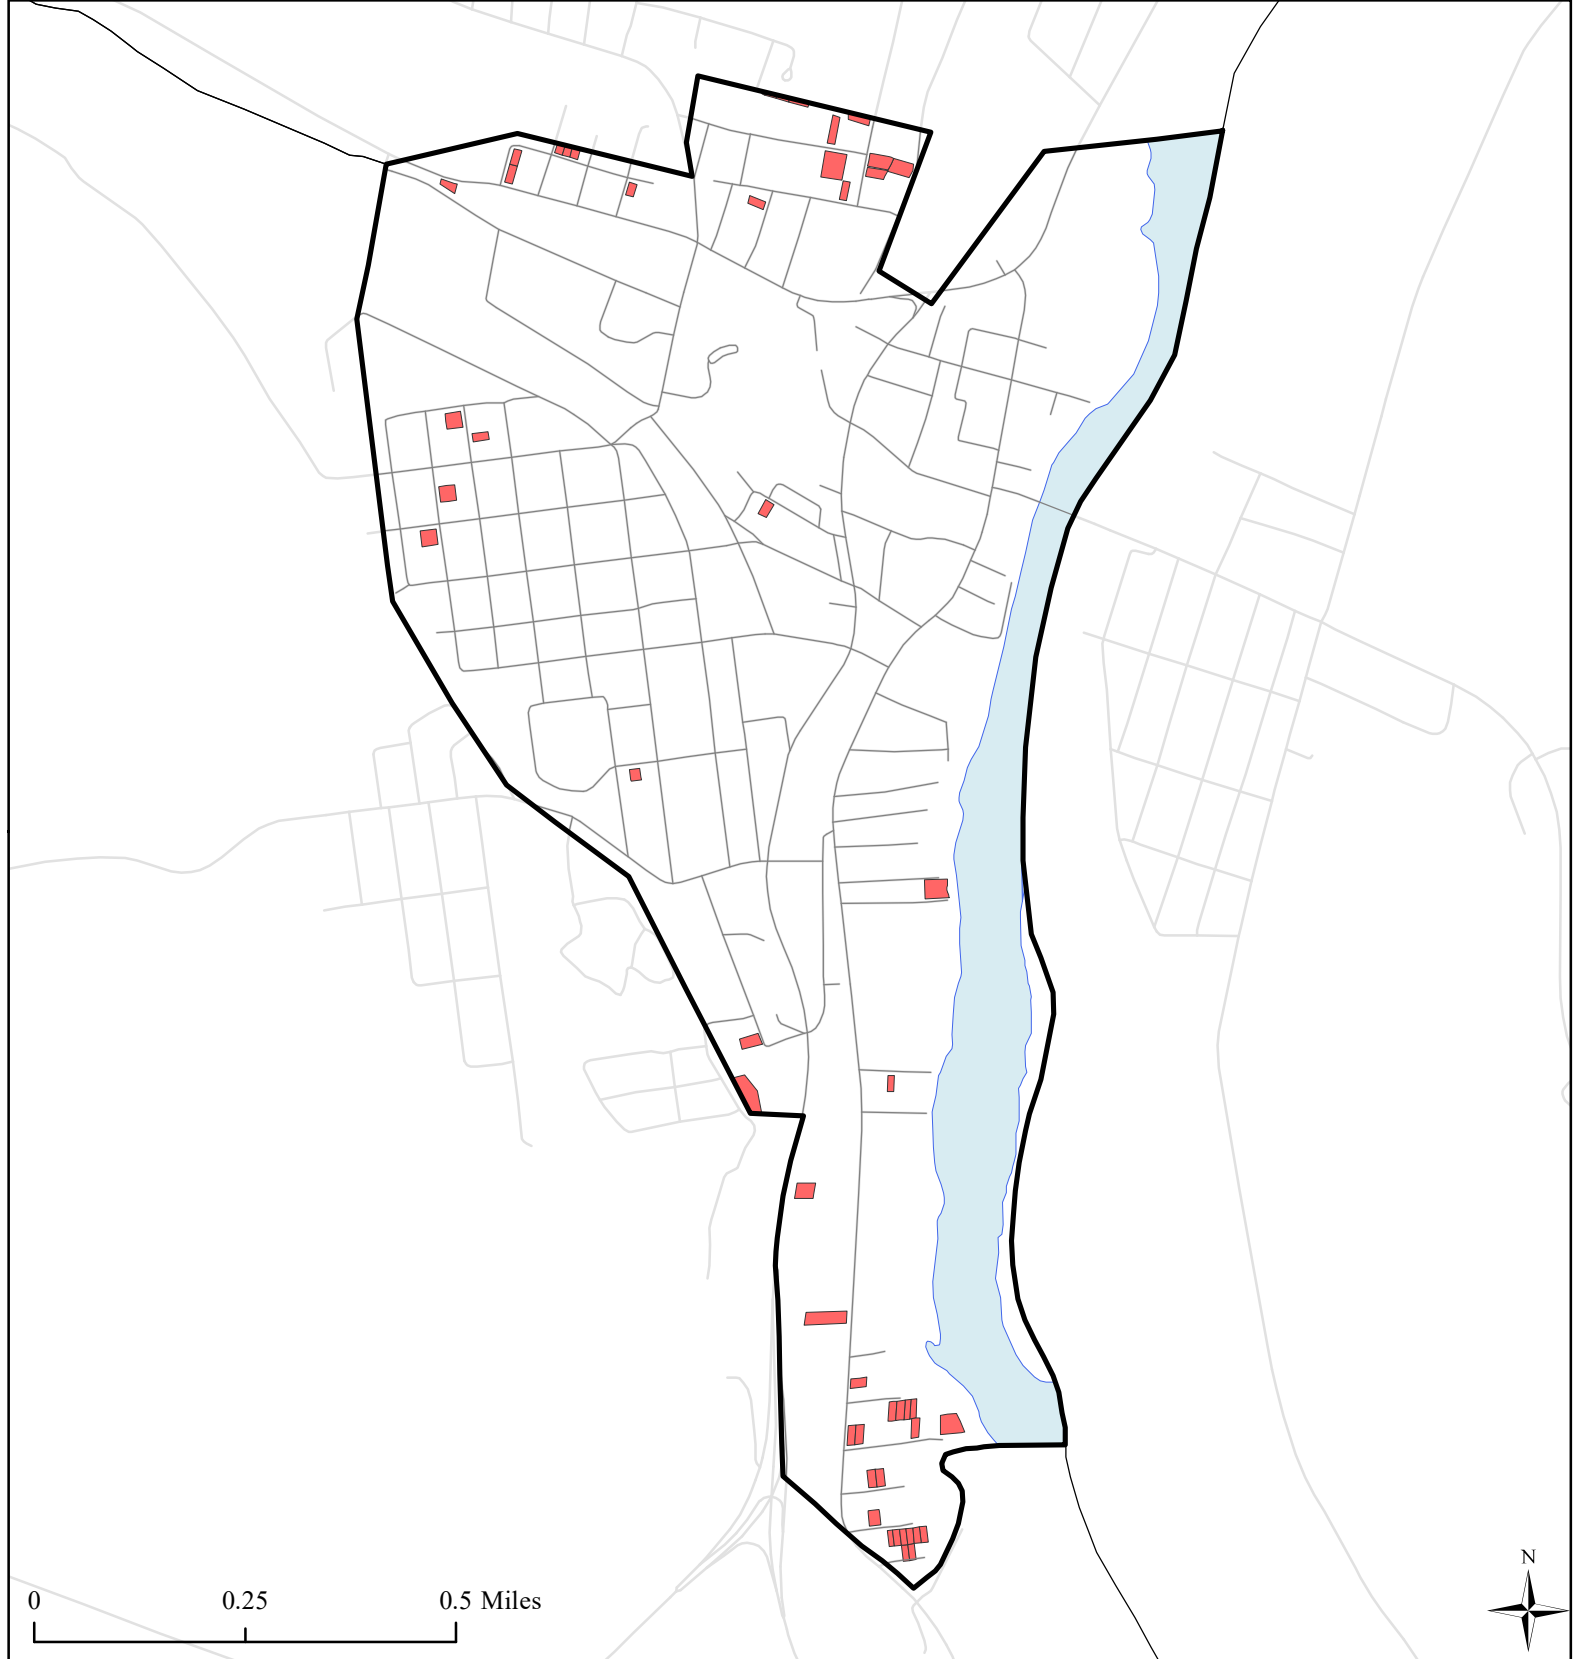

City of Mechanicville, NY

Single Family Homes Built 1995-2015

- Single Family Homes Built 1995-2015
- Mechanicville Boundary
- Municipal Boundaries
- Water Bodies
- Roads

Source: Saratoga County tax parcel data, 2016