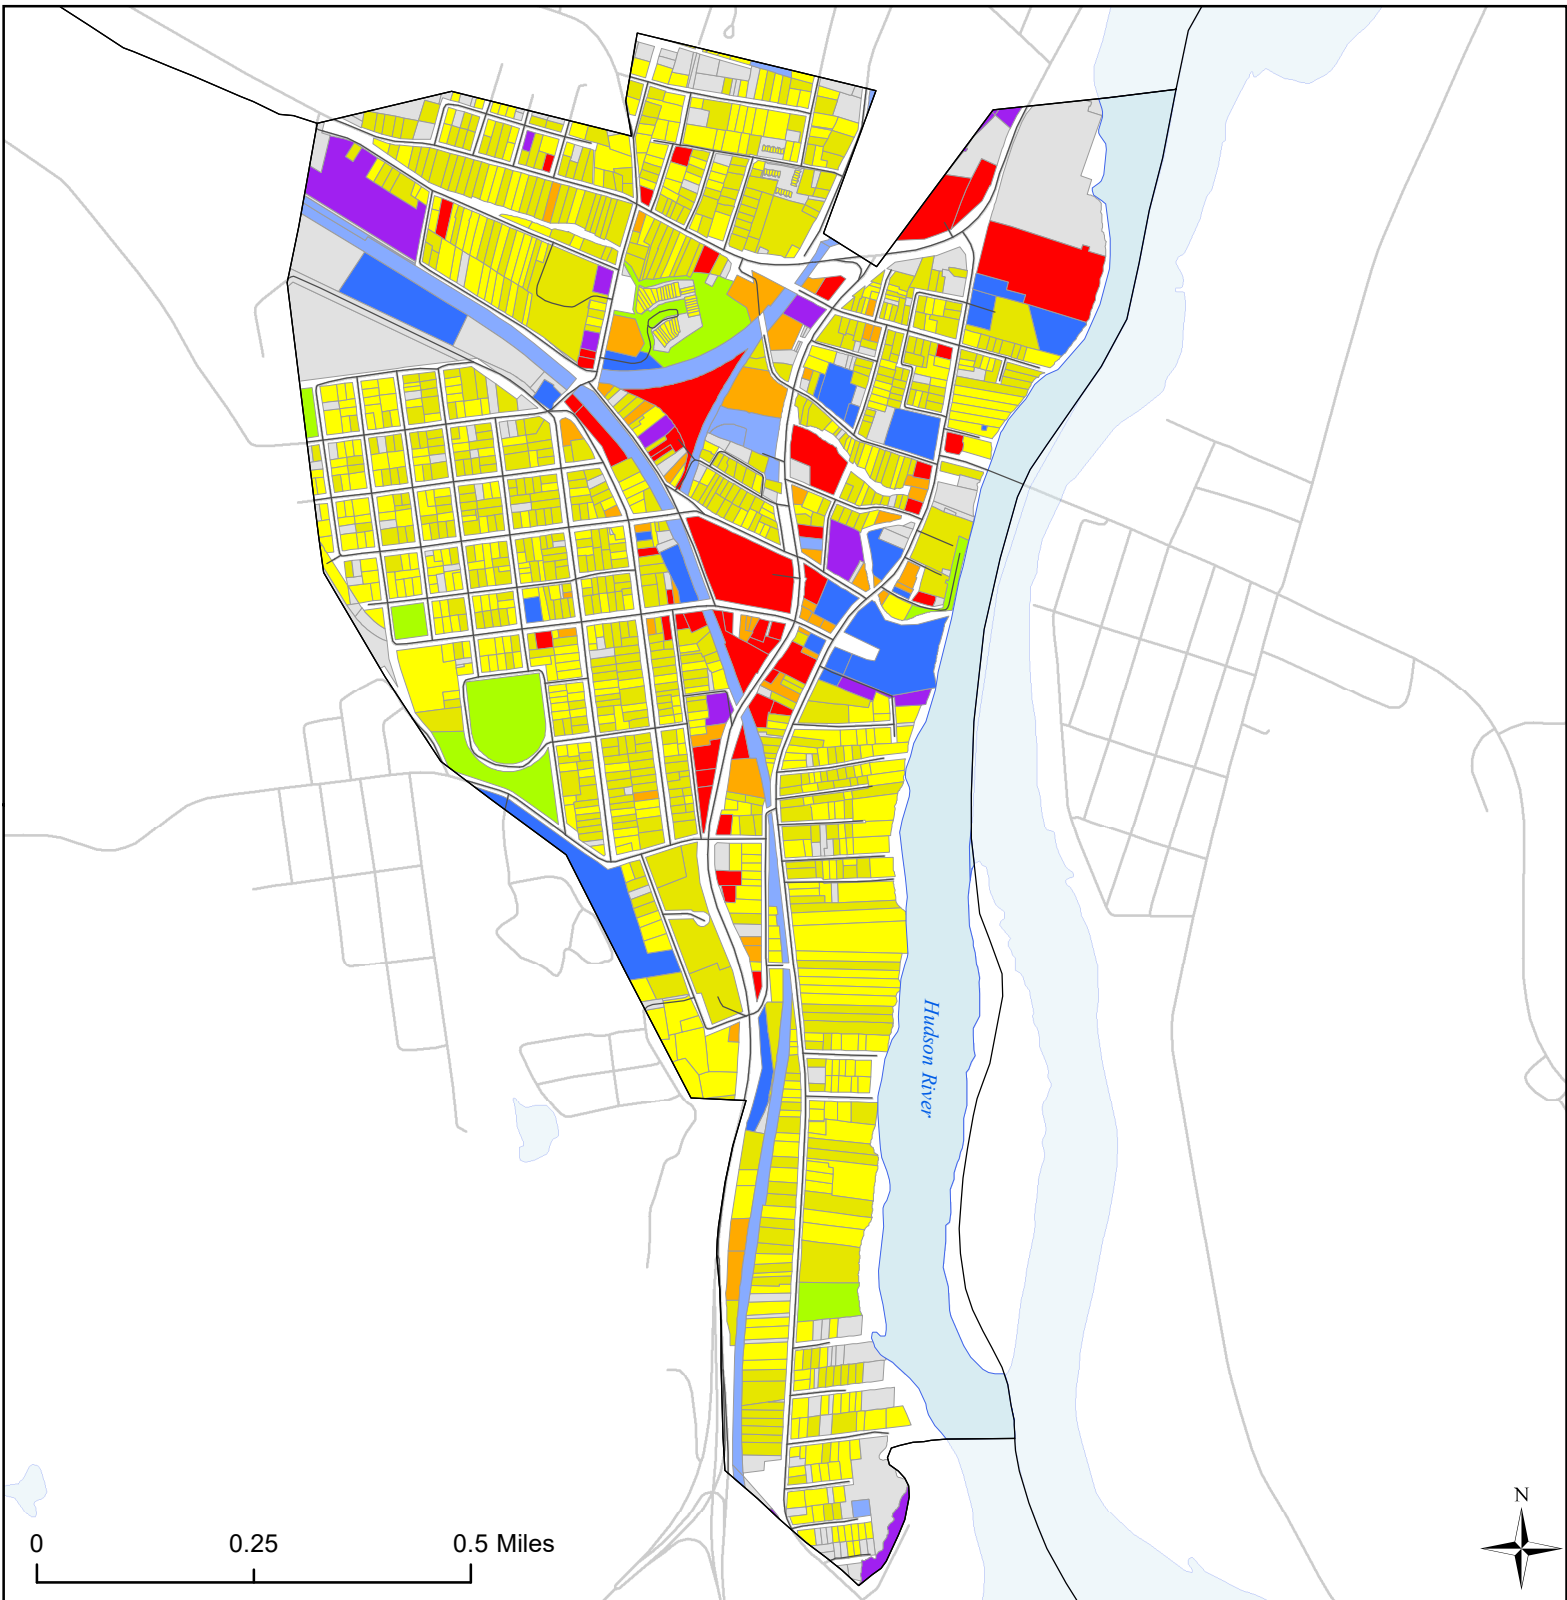

City of Mechanicville, NY
Land Use

Land Use

Agricultural	Community Services	Public Services and Utilities
Outdoor Recreation	Mixed-Use	Vacant Land
Wild, Forested and Conservation Lands	Single Family	Water Bodies
Commercial	Multi-Family	Municipal Boundaries
Industrial	Large Lot Residential	Roads

Source: Saratoga County Real Property Services, 2016